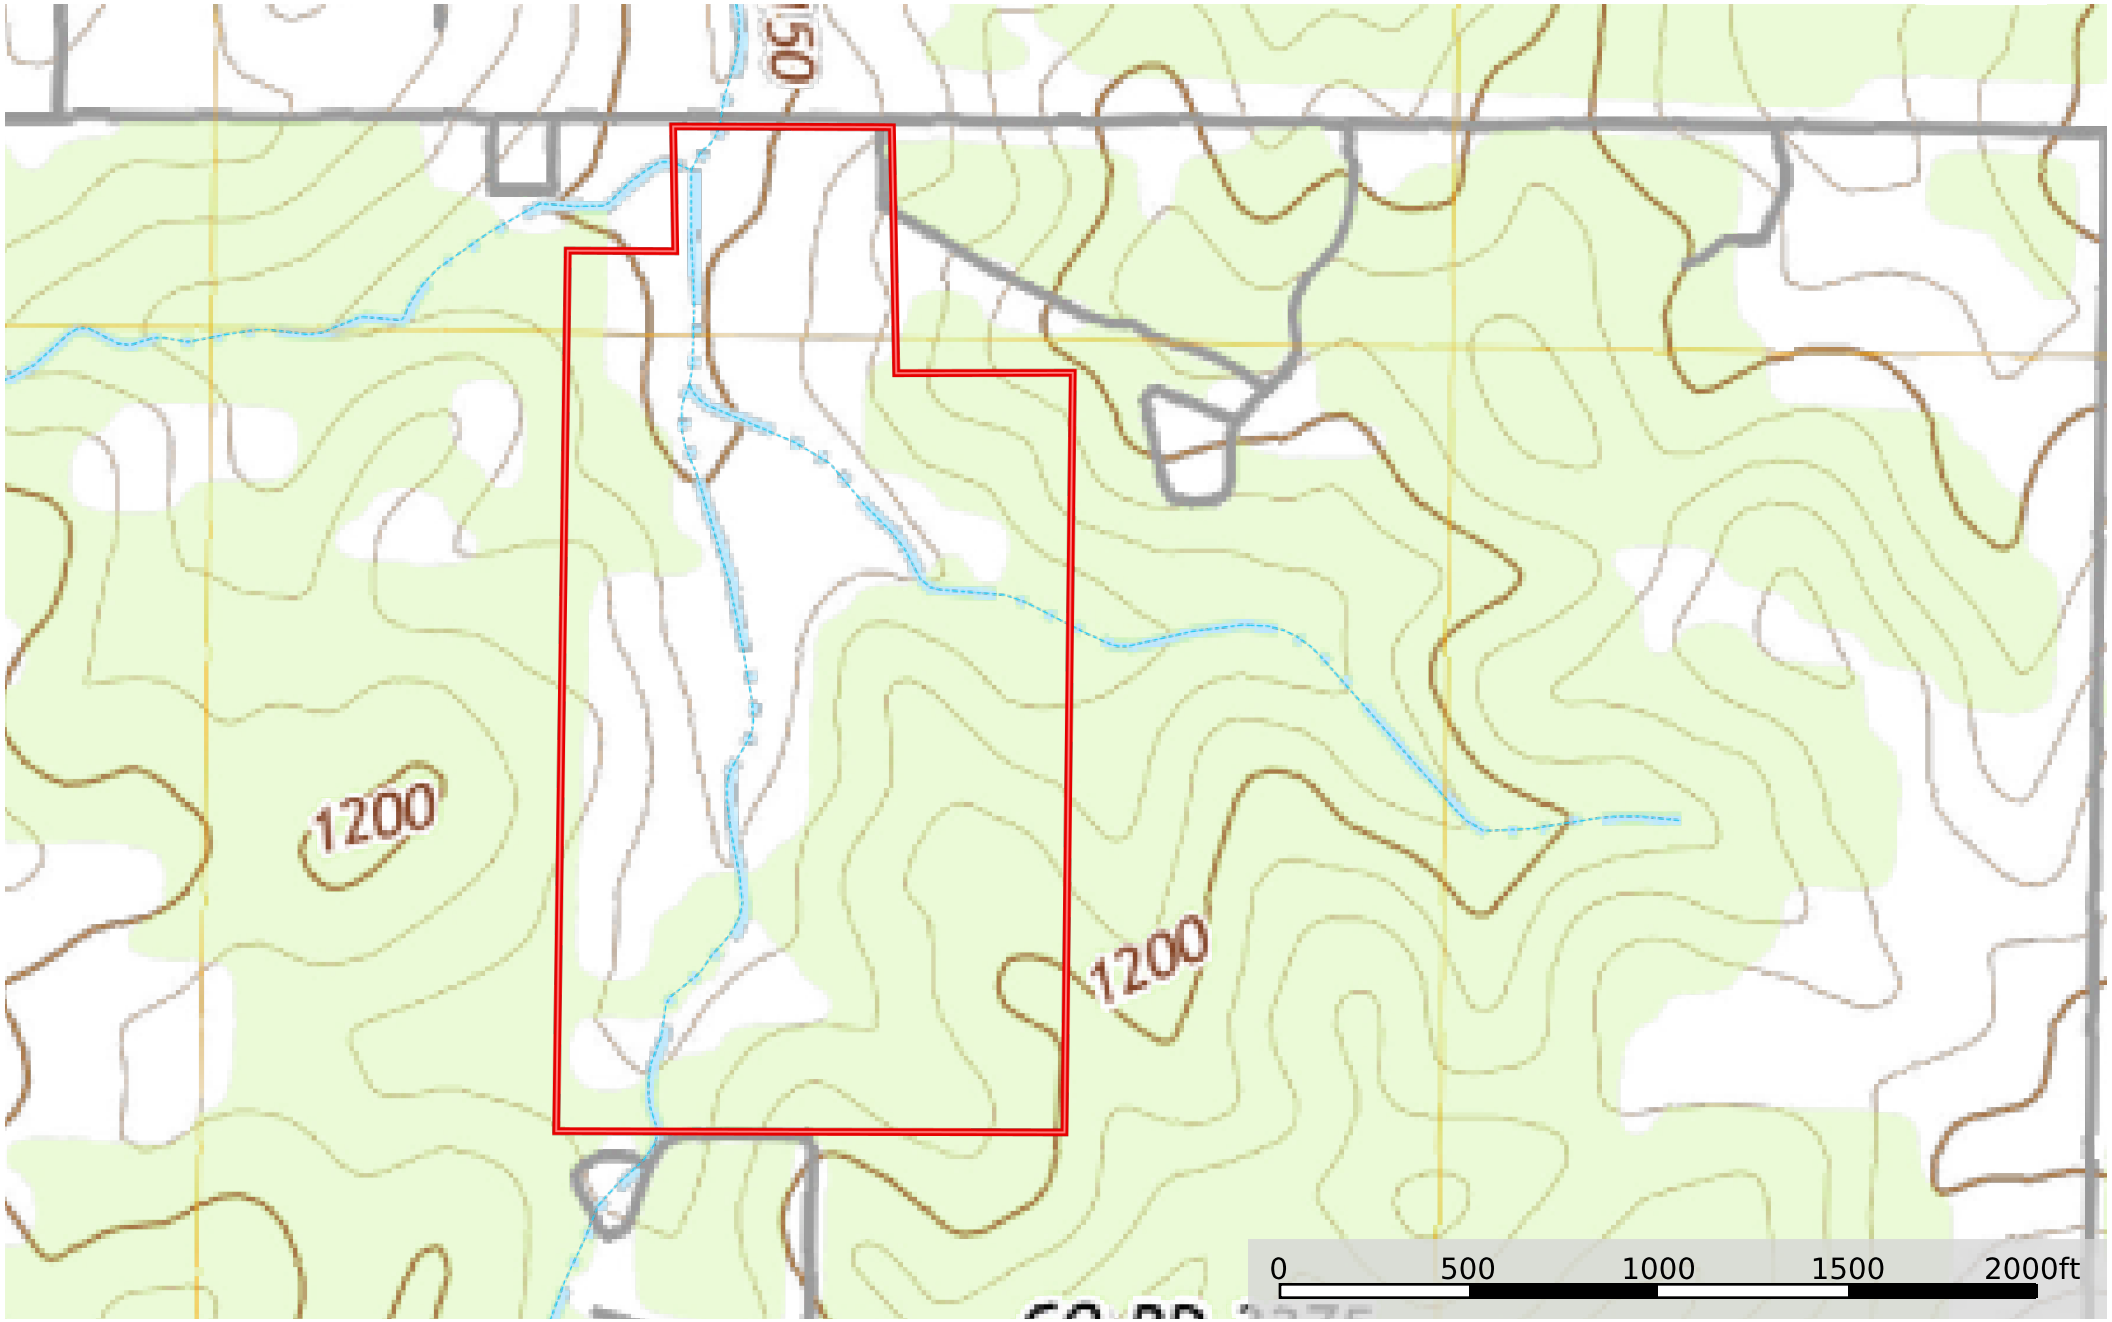

3063 CR 3260, Salem
Dent County, Missouri, 74 AC +/-

-  Boundary
-  Stream, Intermittent
-  River/Creek
-  Water Body