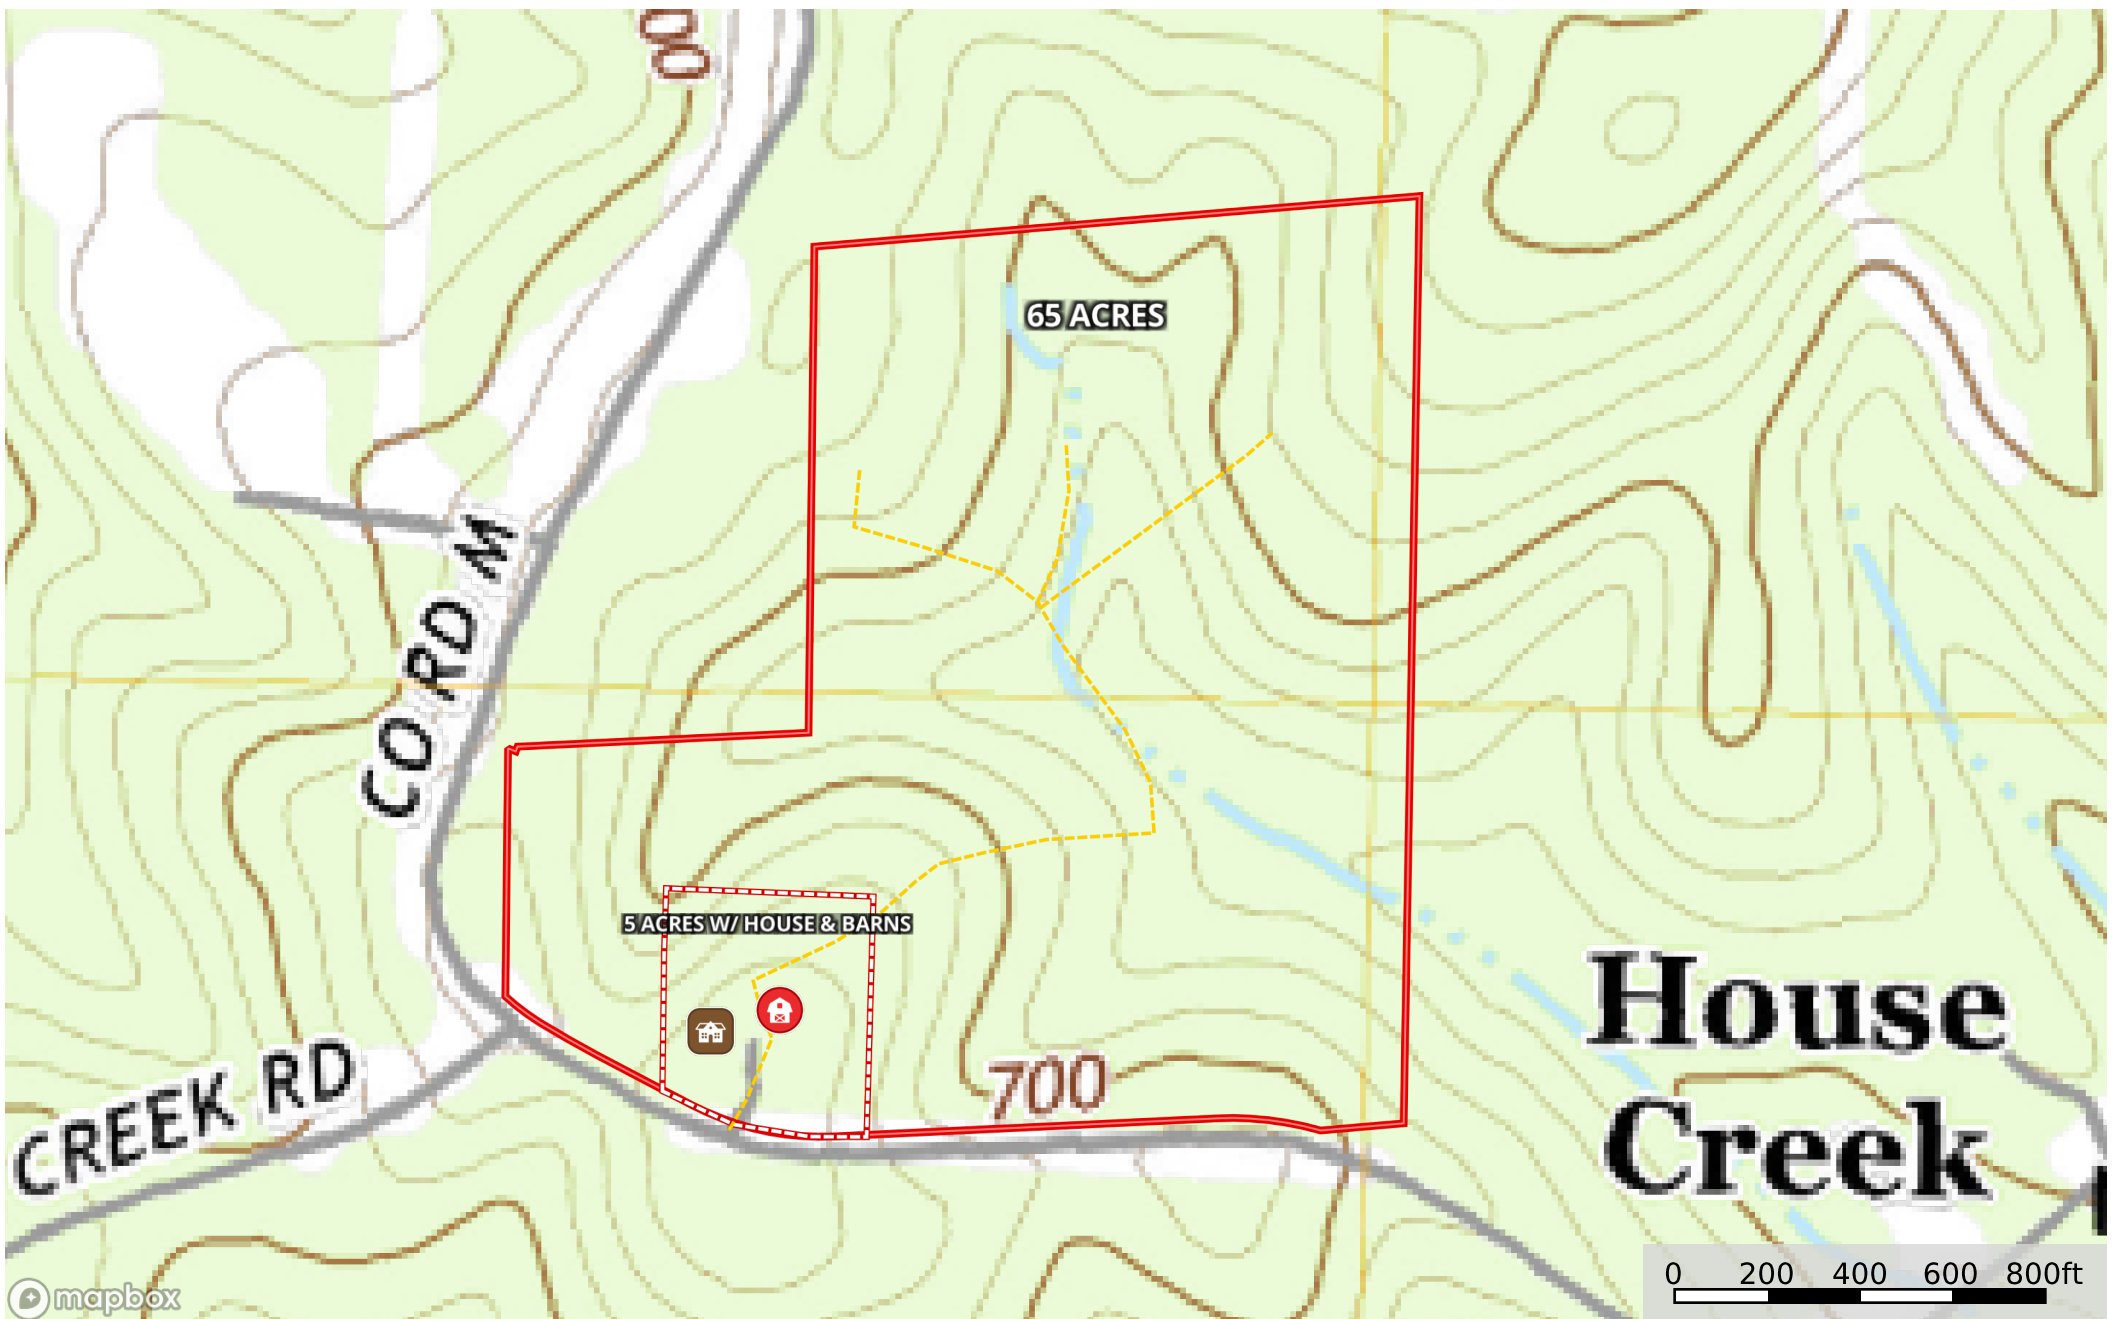

Harvey Proctor 5430 Carter Route M Van Buren MO
Missouri, 70 AC +/-

mapbox

- Barn 1
- Main Cabin / House
- Road / Trail
- Boundary
- Boundary