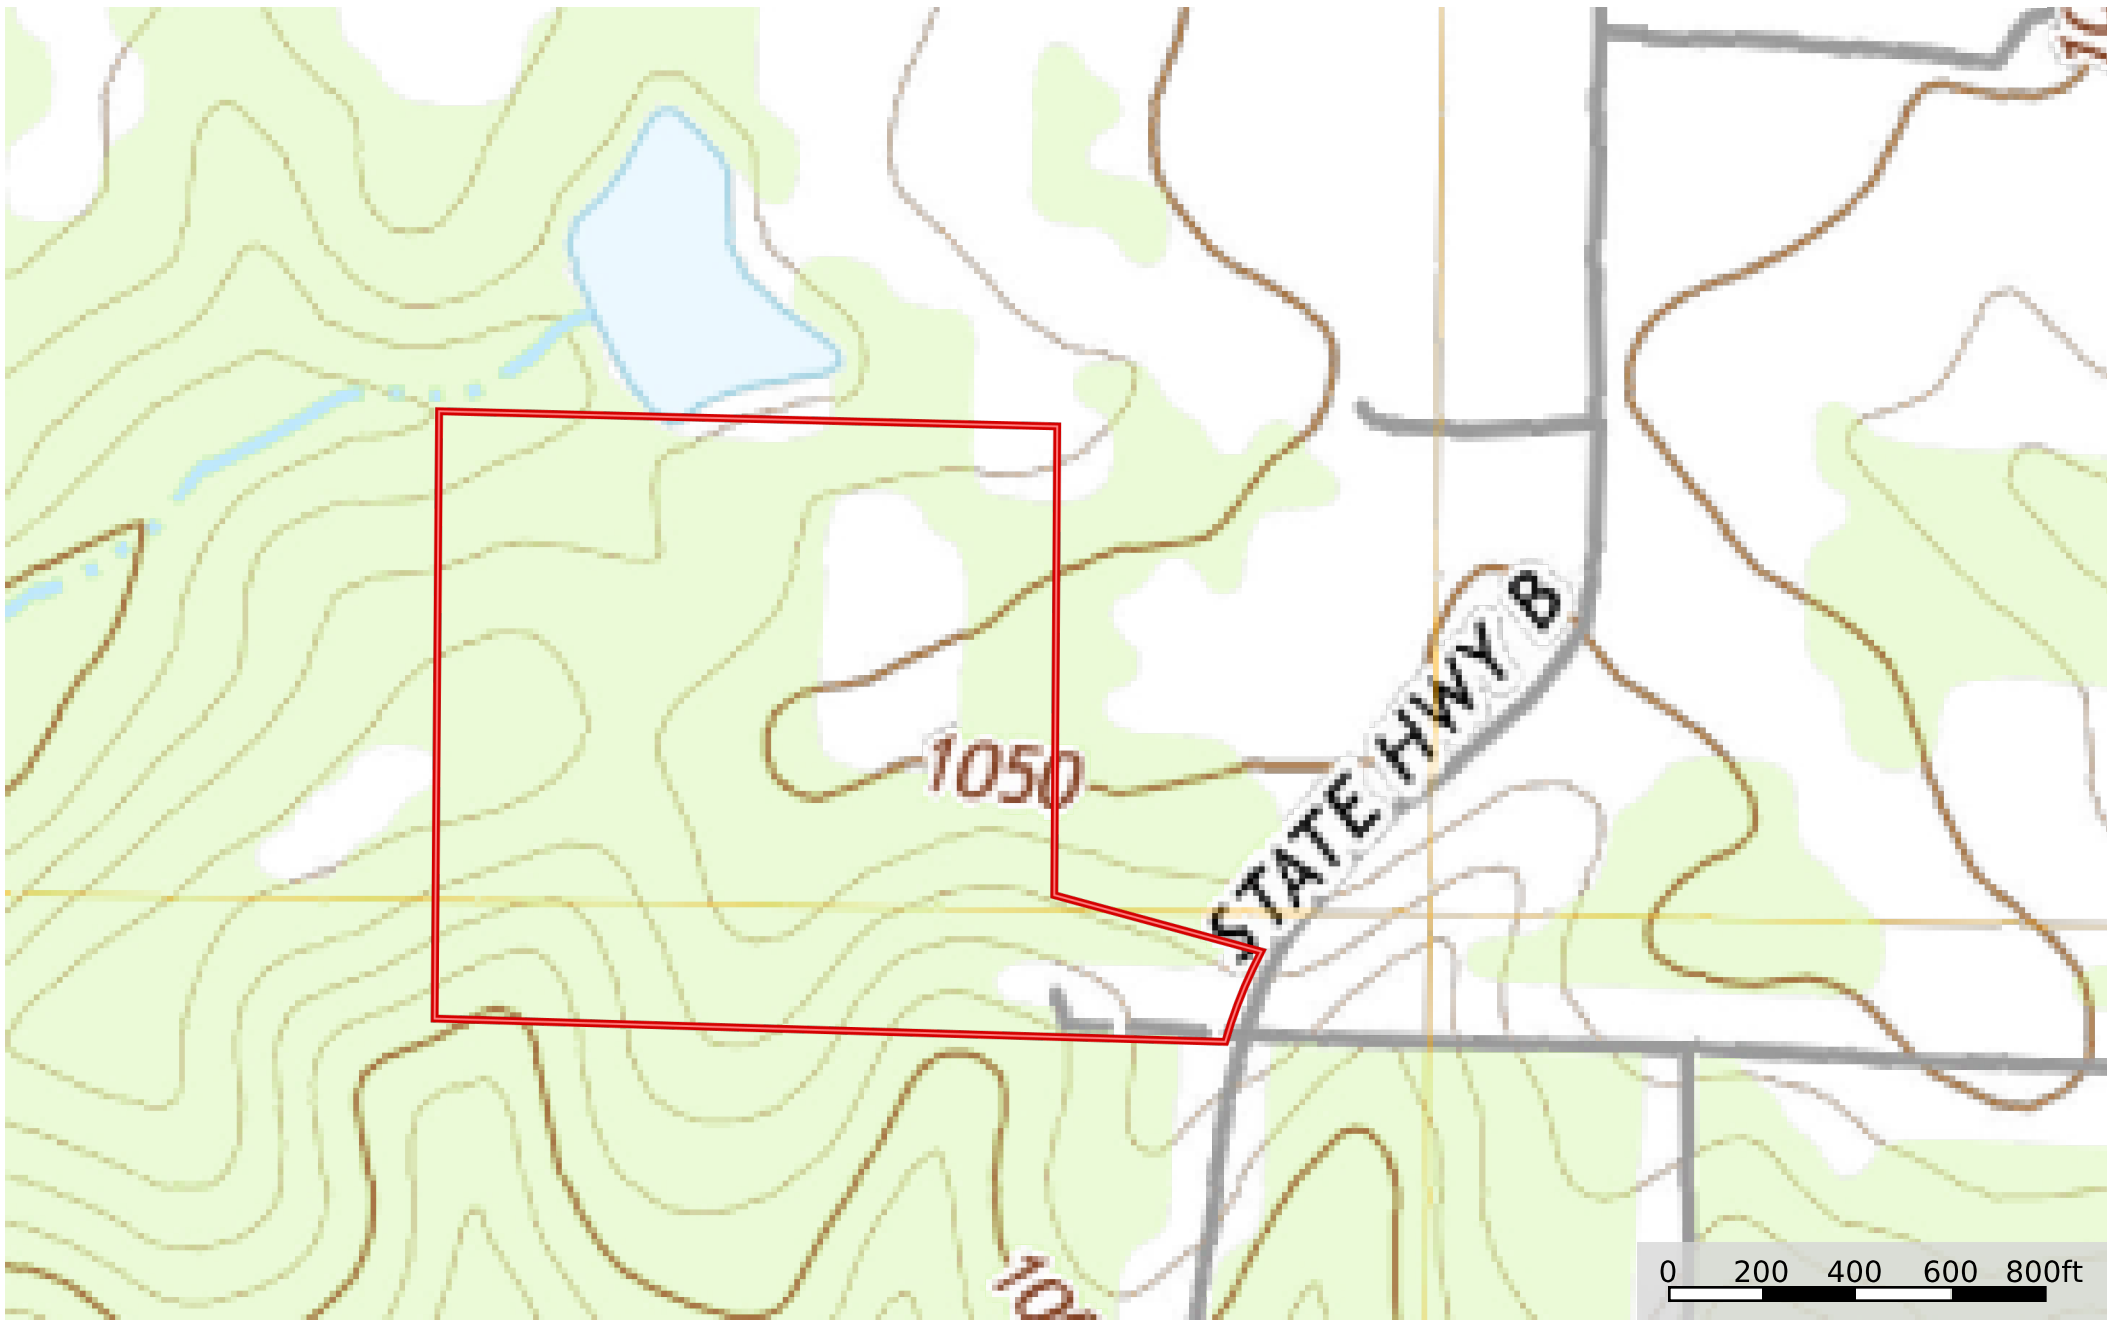

# Water and Woods

Phelps County, Missouri, 45 AC +/-

 Boundary