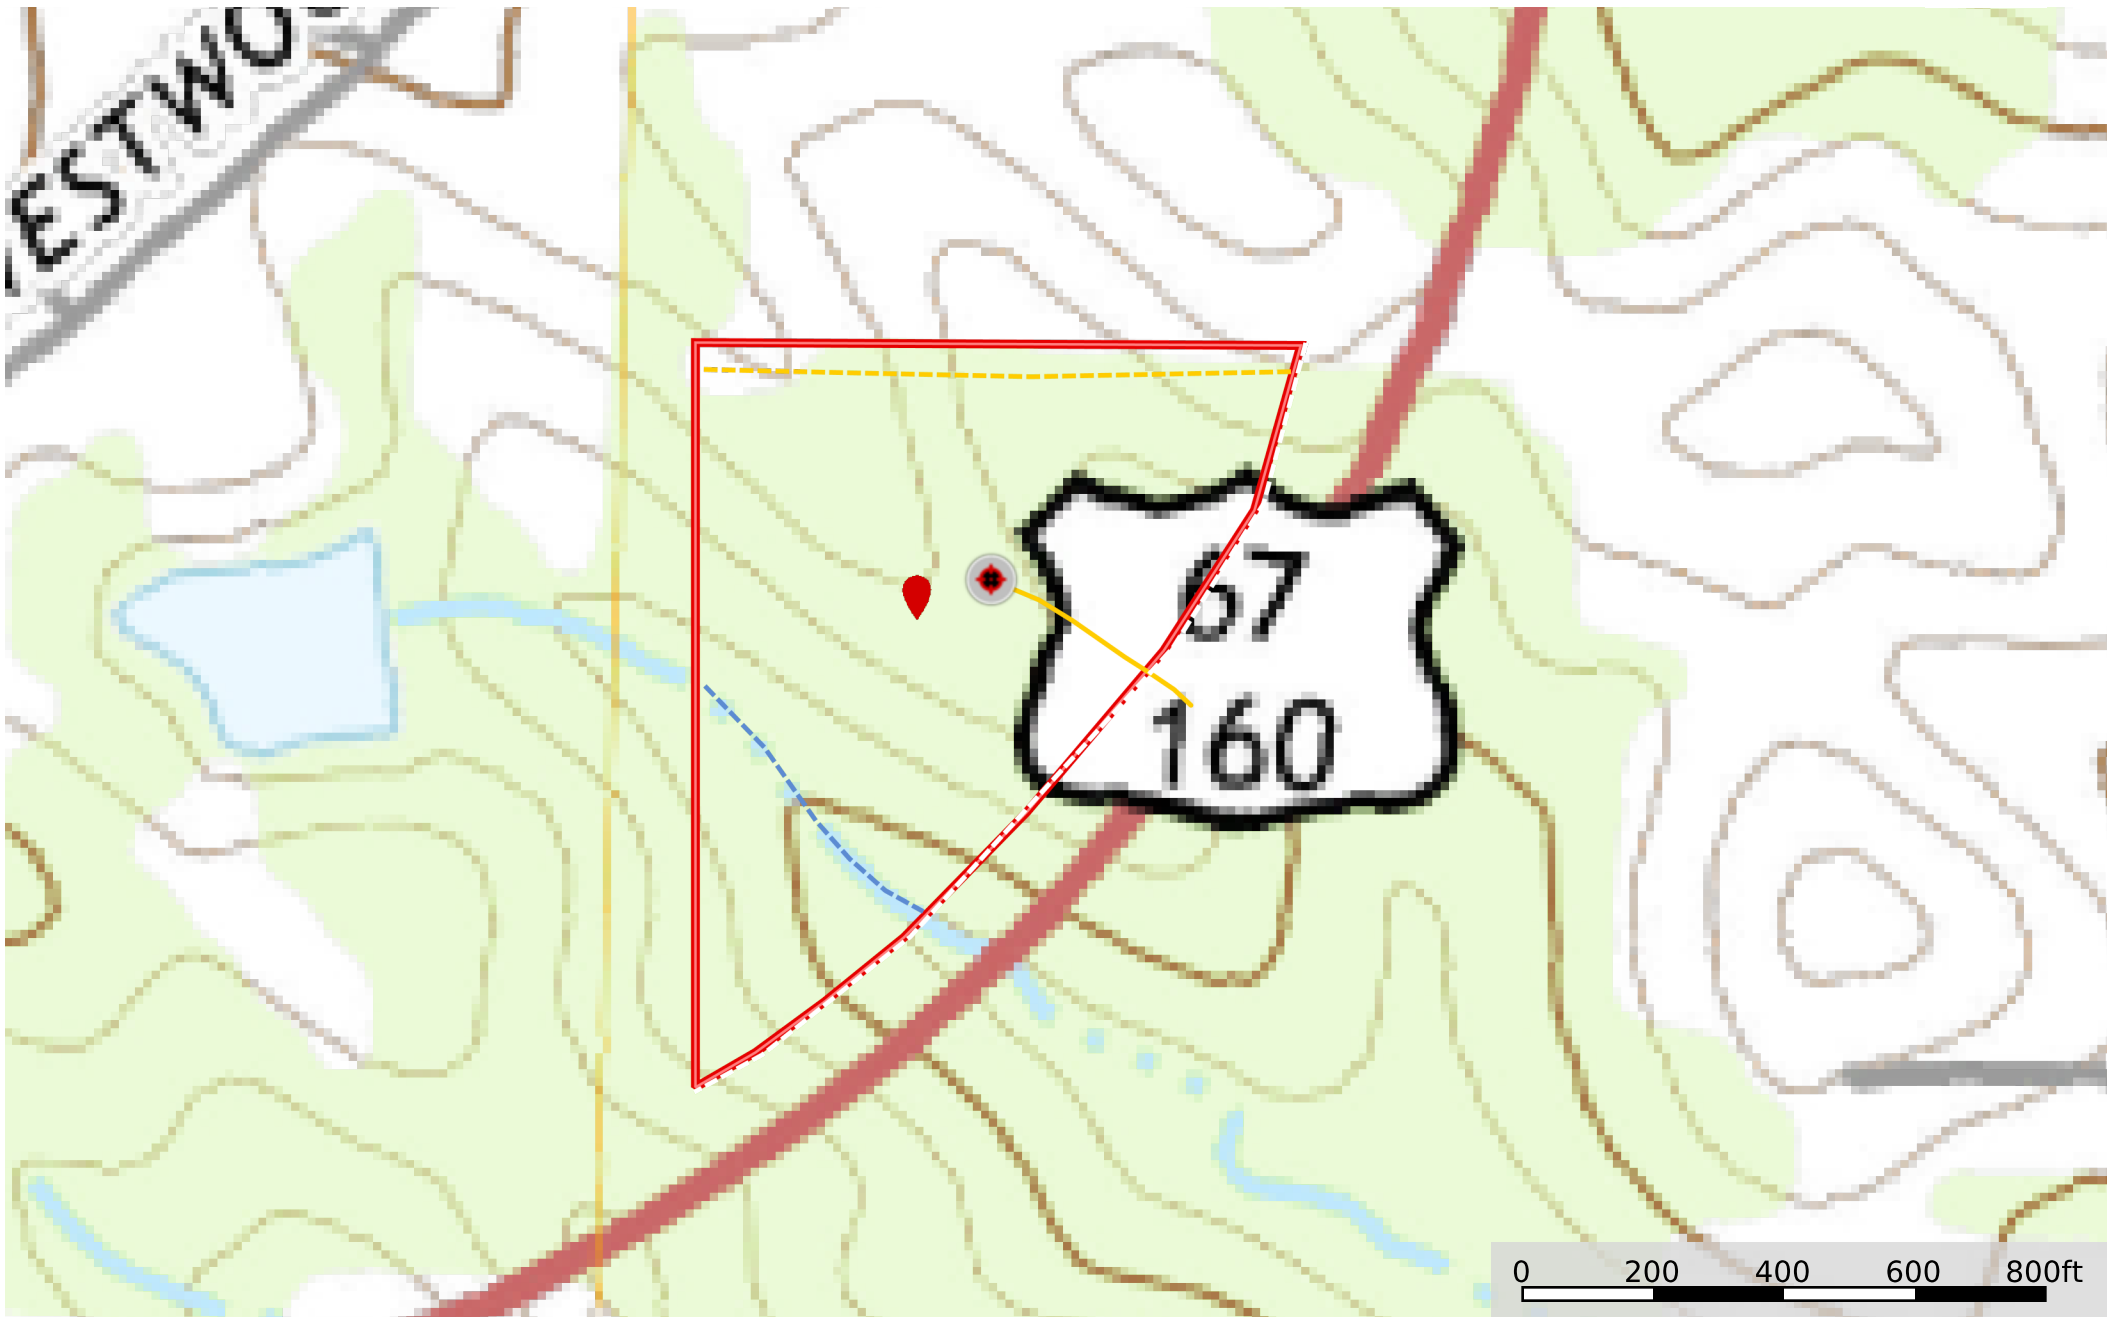

scott Preslar 15 acres hwy 67 Poplar Bluff MO

Butler County, Missouri, 15 AC +/-

- foodplot clearing
 - Blind
 - wet weather creek
 - Perimeter trail
 - Primary Road
 - Boundary
- 1512 feet of hwy 67