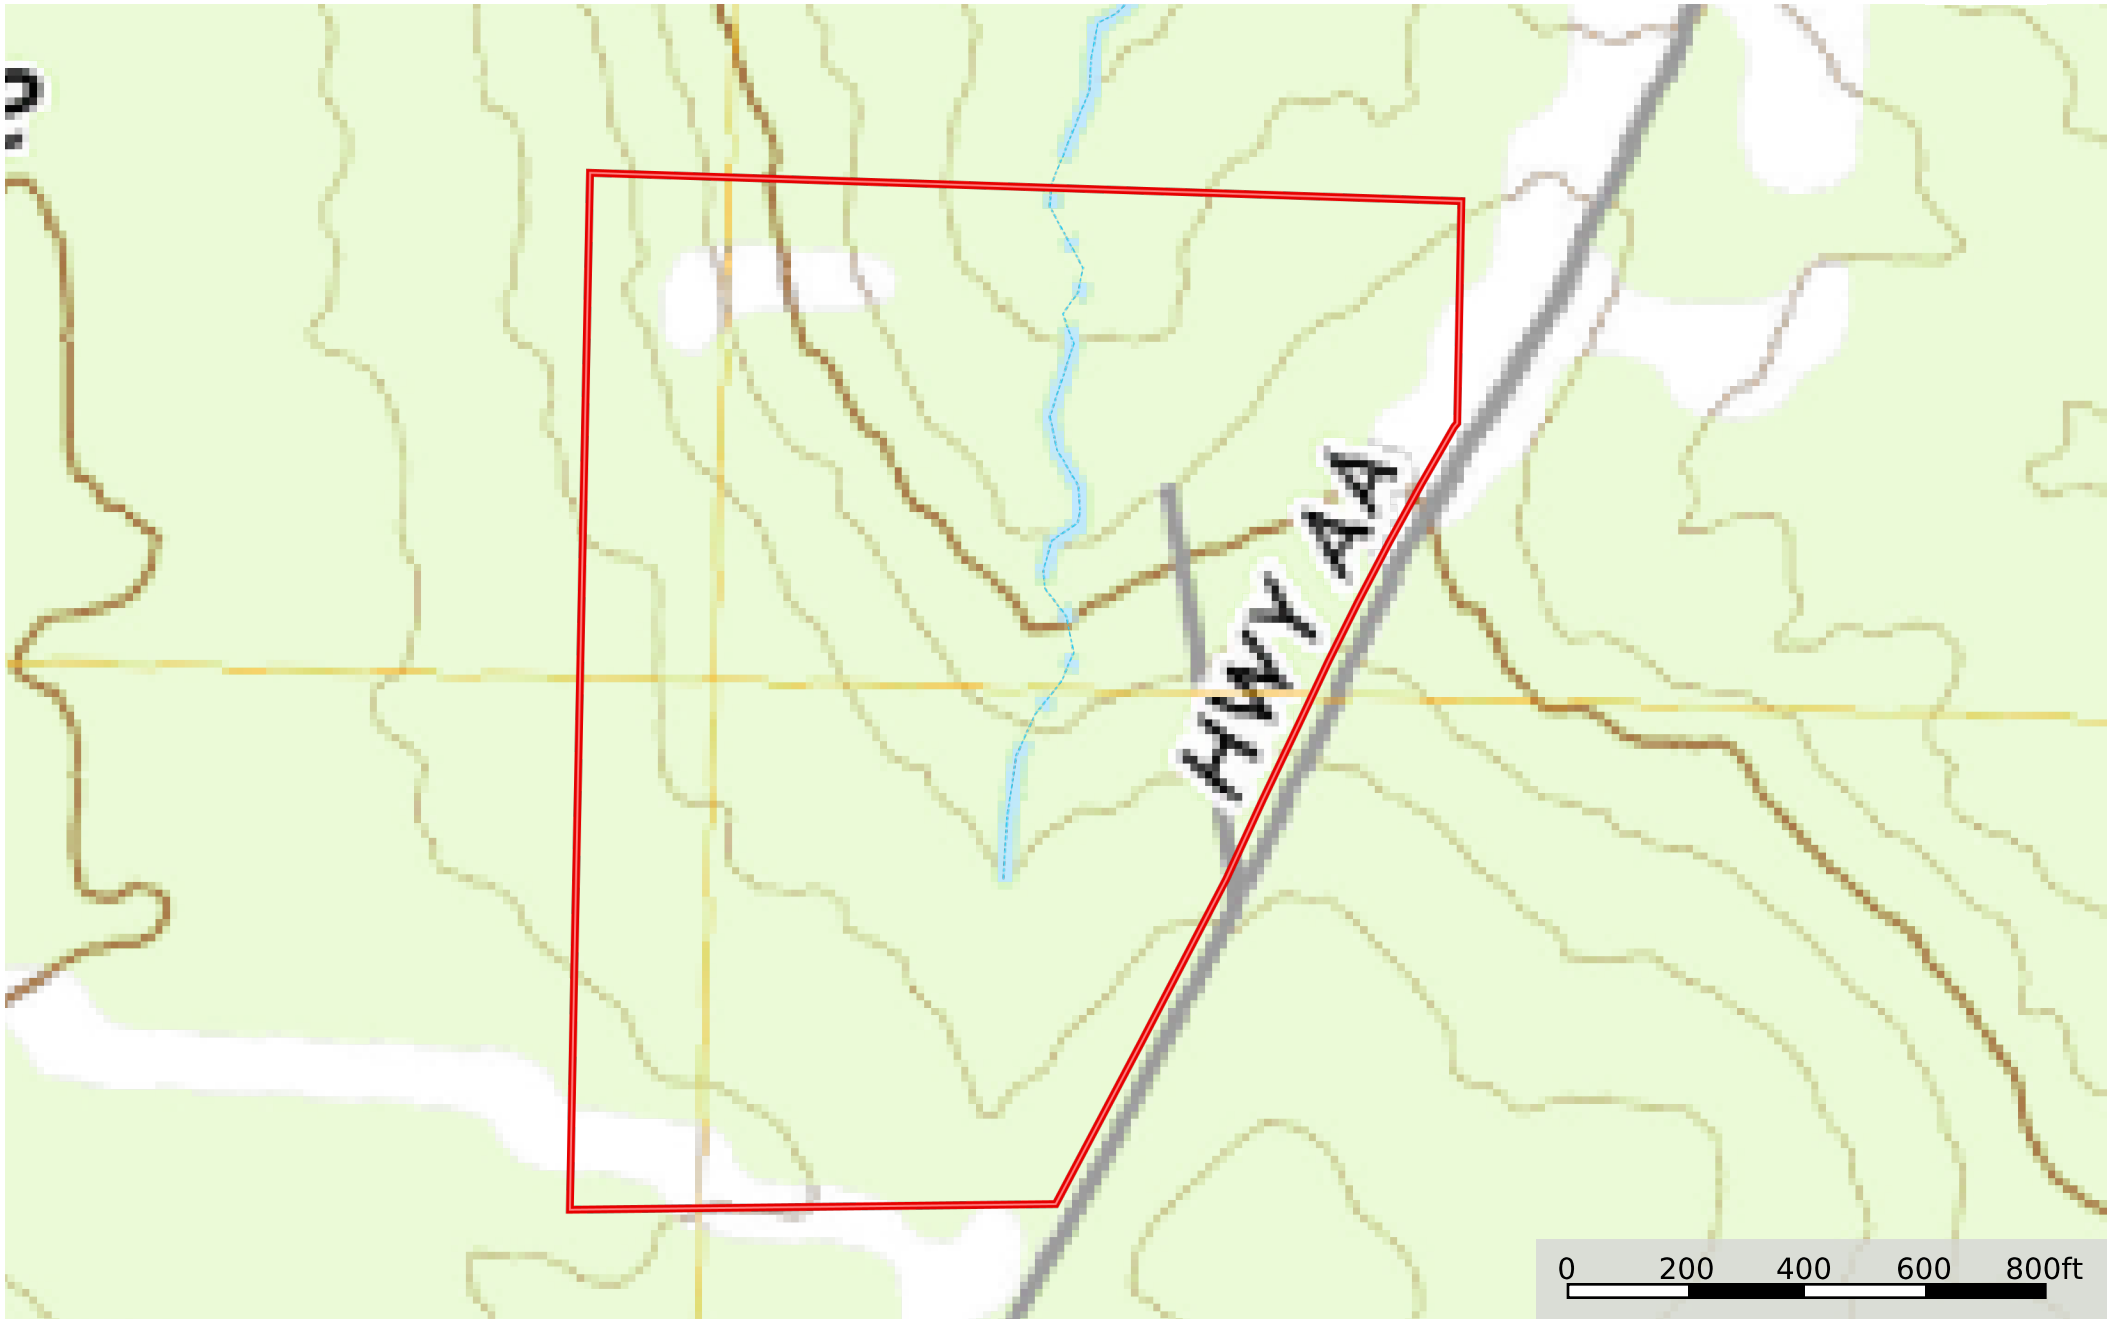

1157 Hwy AA, Farmington  
St. Francois County, Missouri, 47 AC +/-

-  Boundary
-  Stream, Intermittent
-  River/Creek
-  Water Body