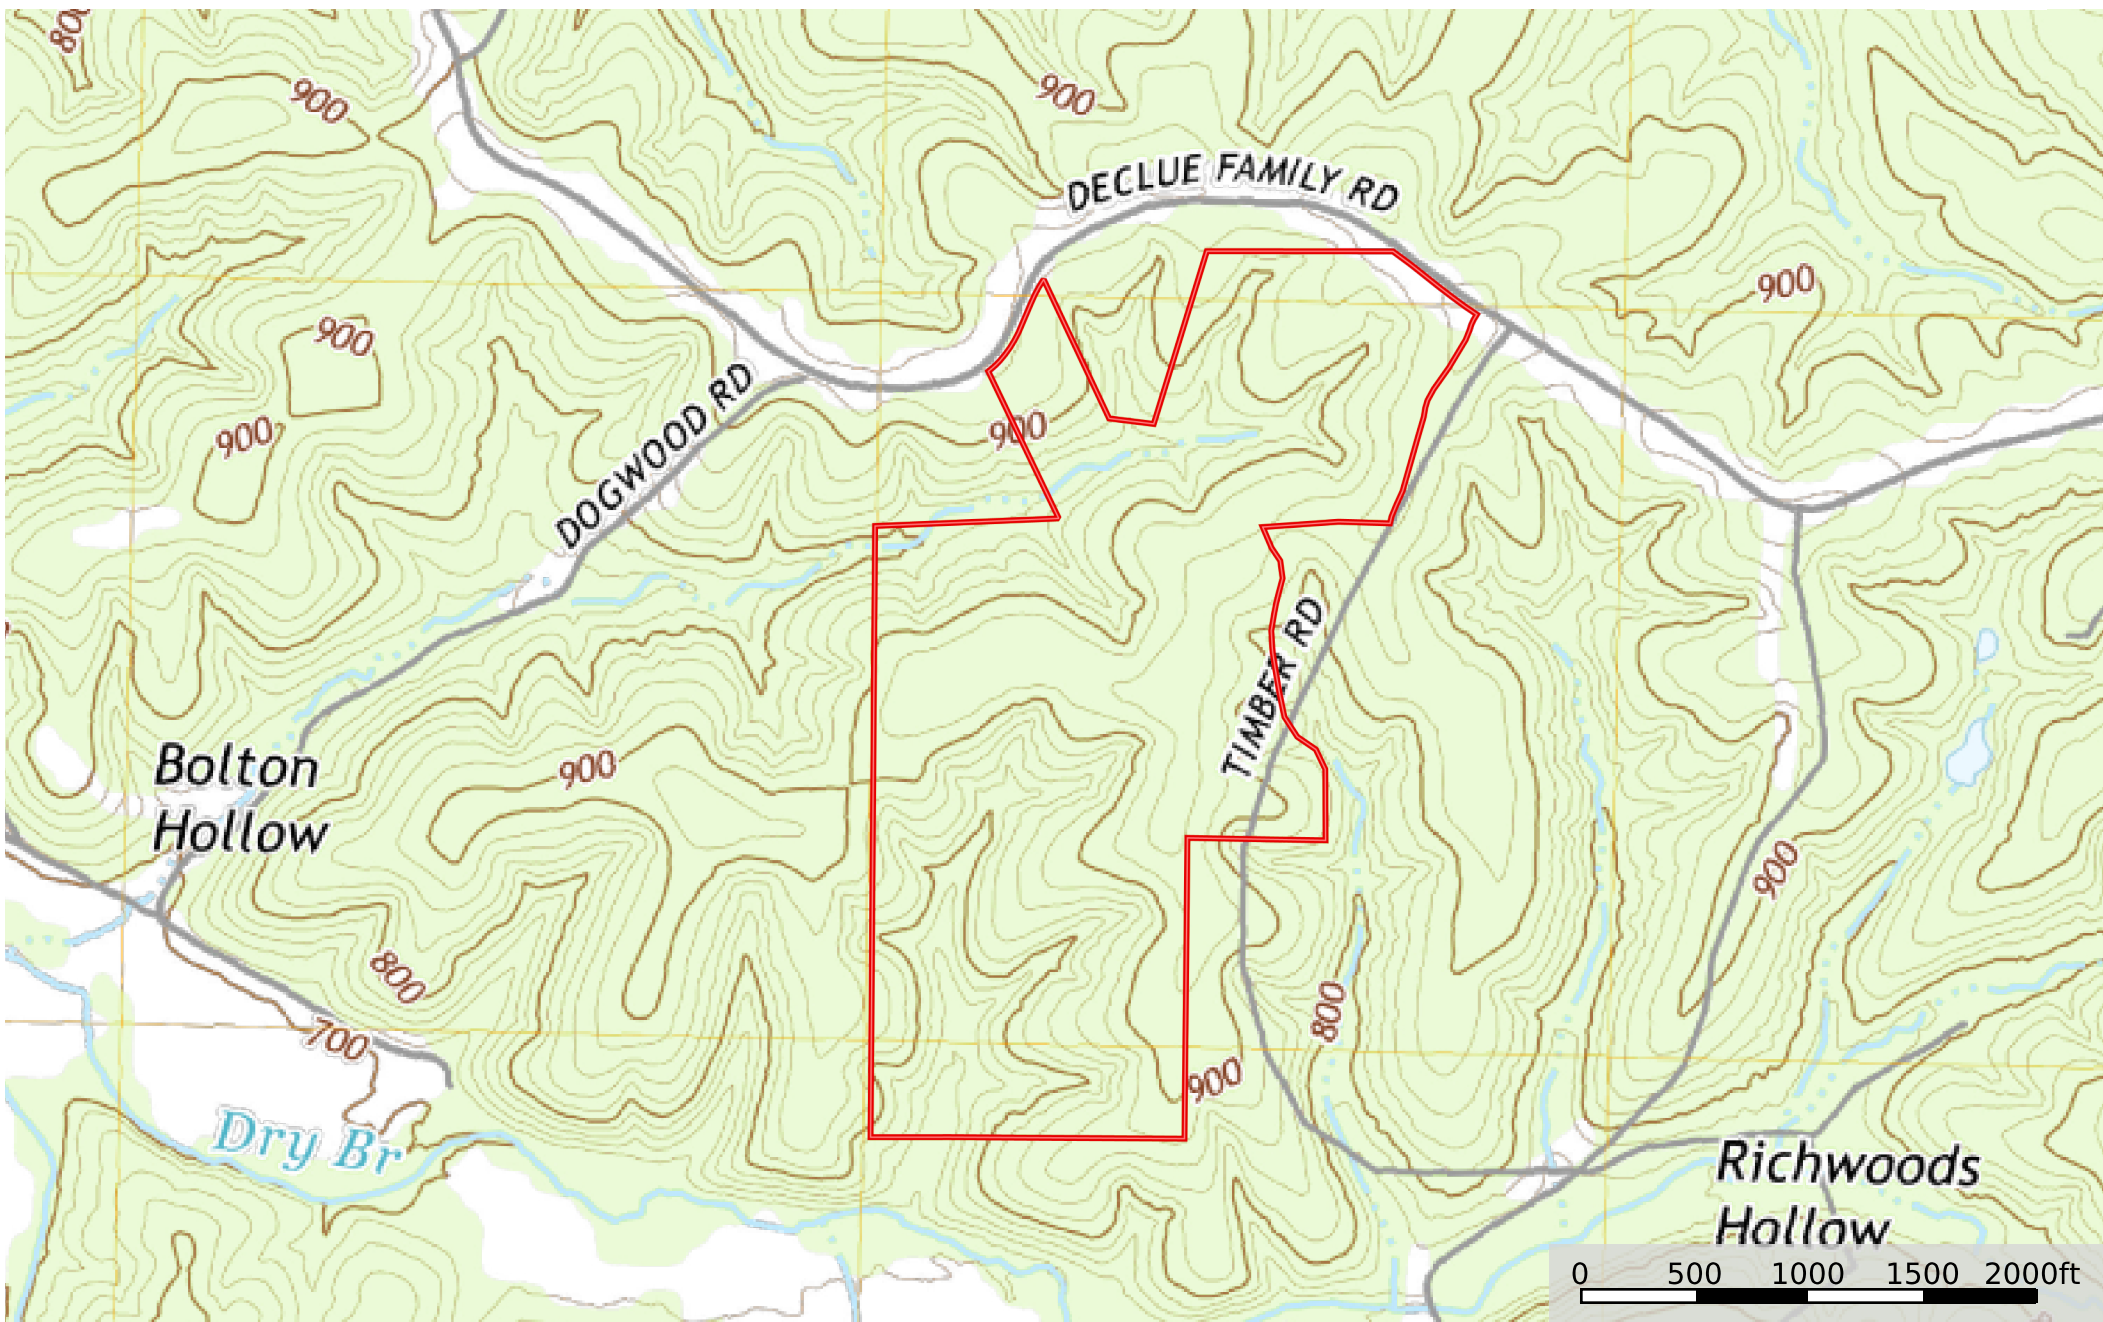

143 acres hwy A Sullivan Mo 63080
Washington County, Missouri, 143 AC +/-

 Boundary