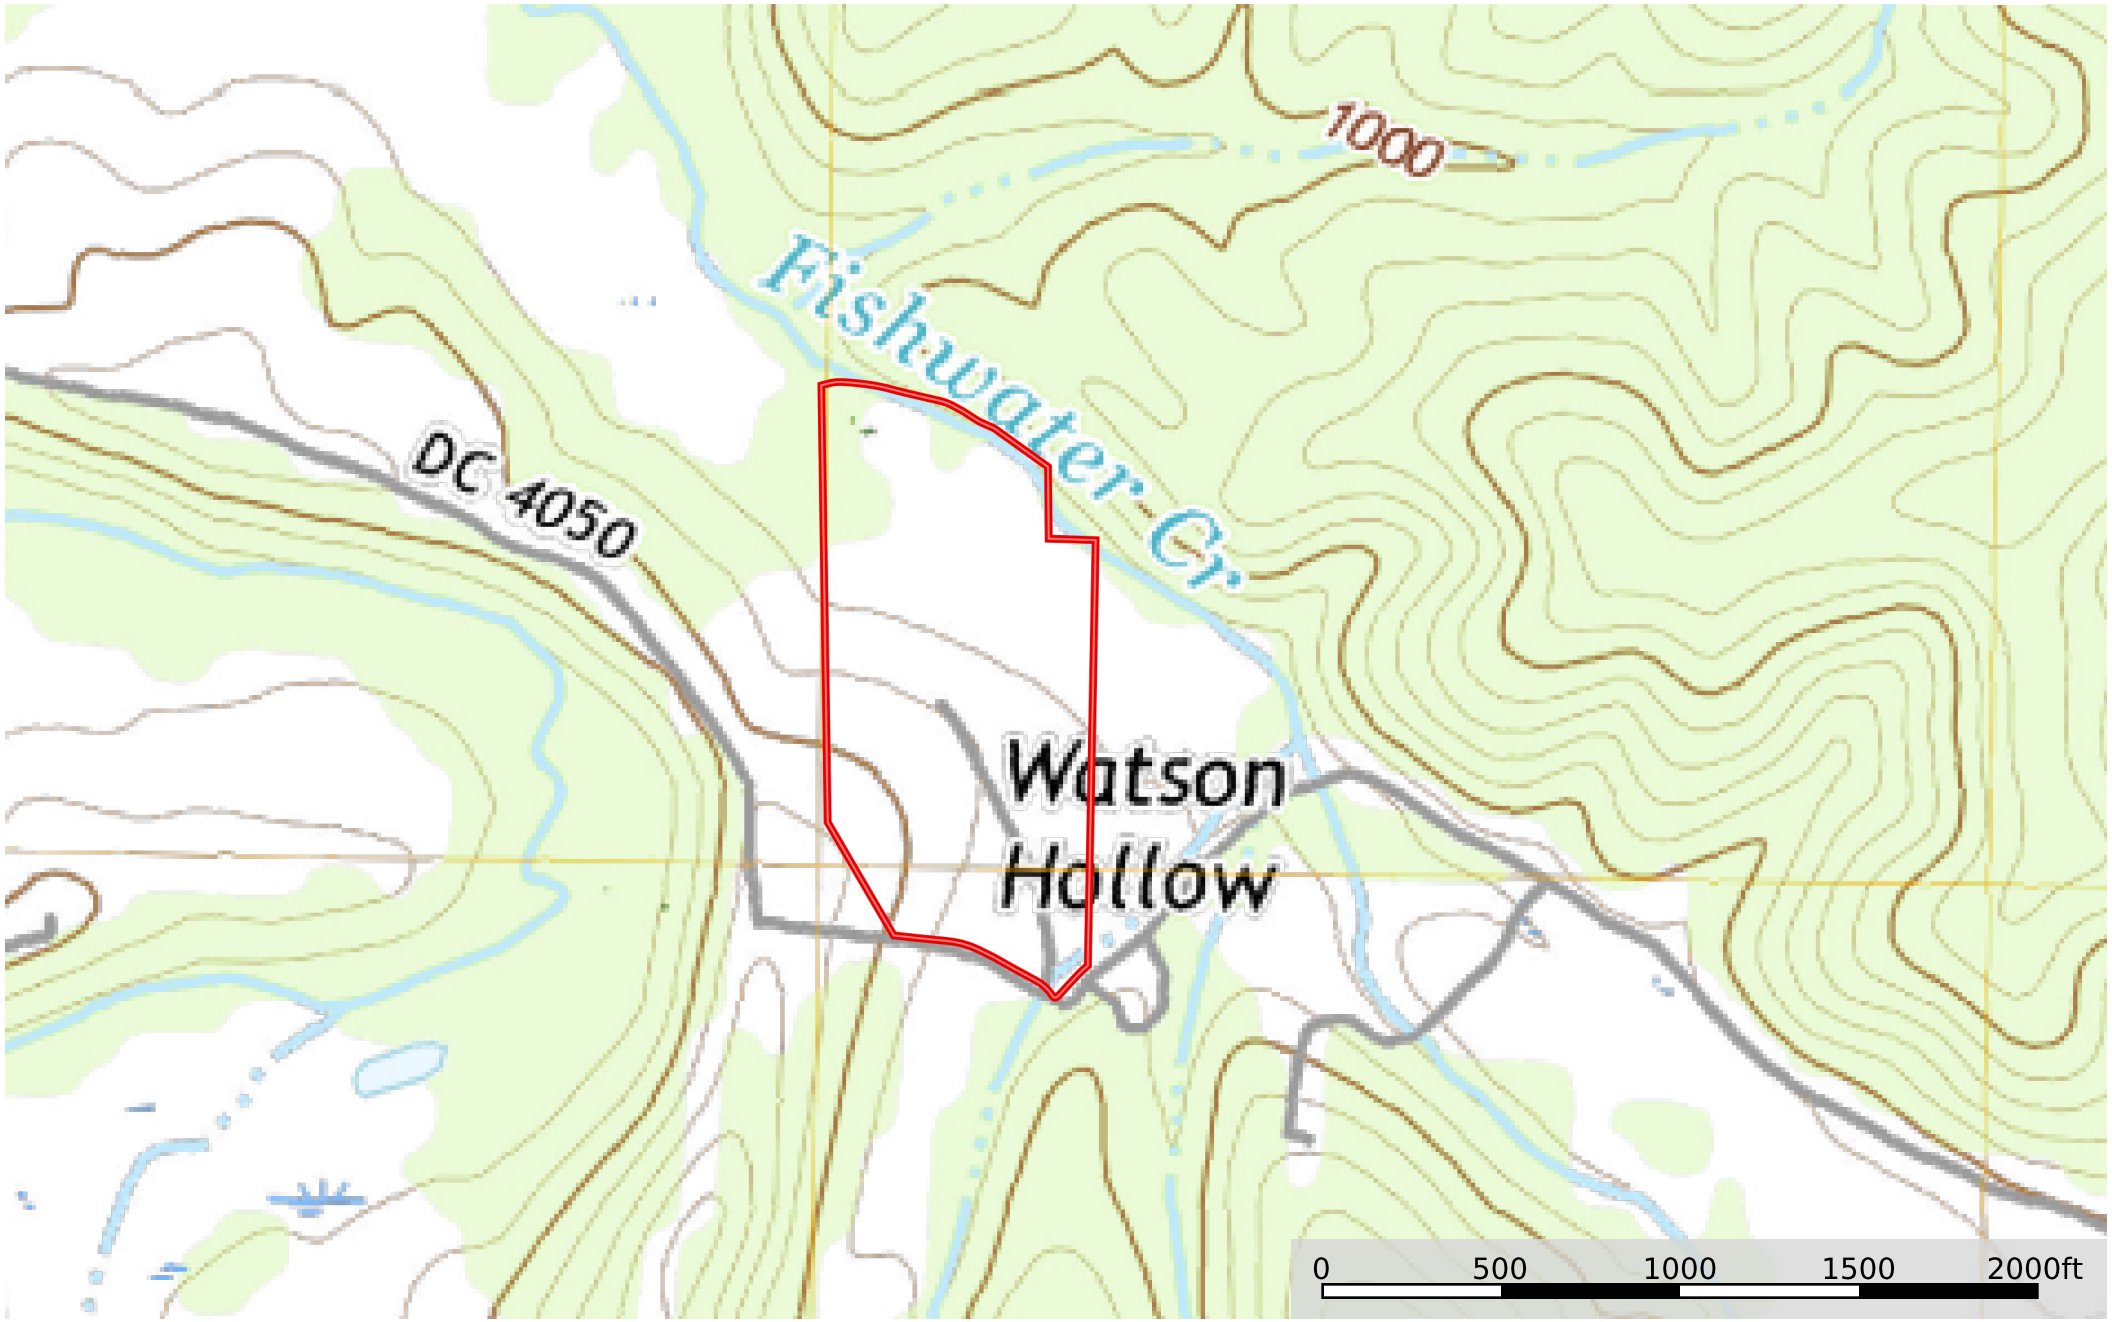

1087 CR 4050 - Fishwater Creek
Dent County, Missouri, 24 AC +/-

 Boundary