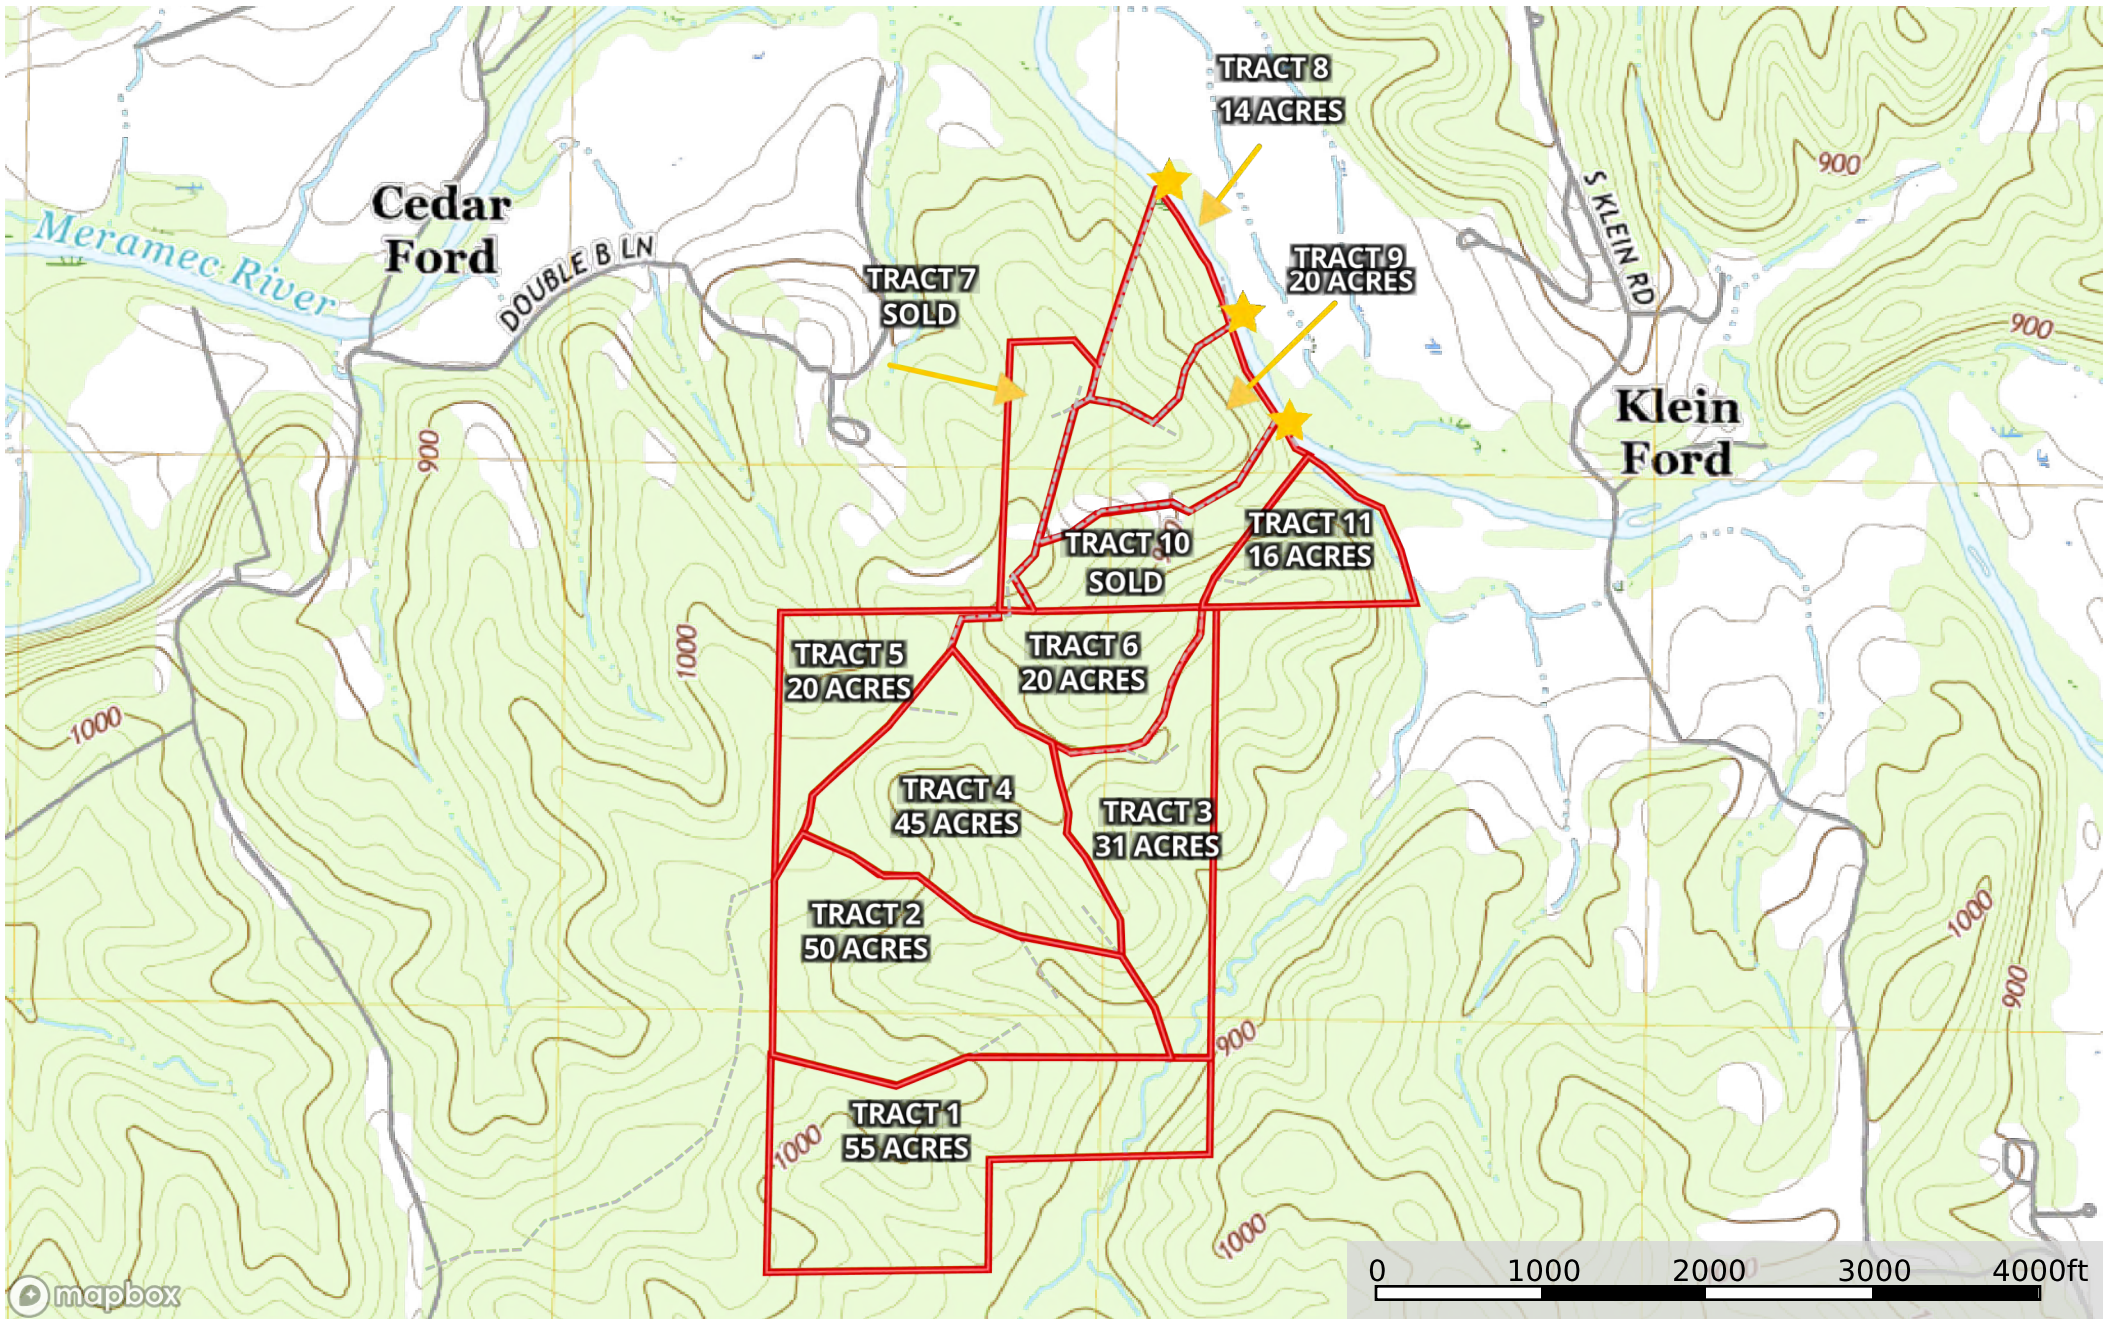

**Cedar Ford updated 1-12 tracts**  
Crawford County, Missouri, 299 AC +/-

★ Star 1    → Direction    - - - Road Easements to    ▭ Boundary 2    ▭ Boundary 1    ▭ Boundary

Yellow star represents River Access Points