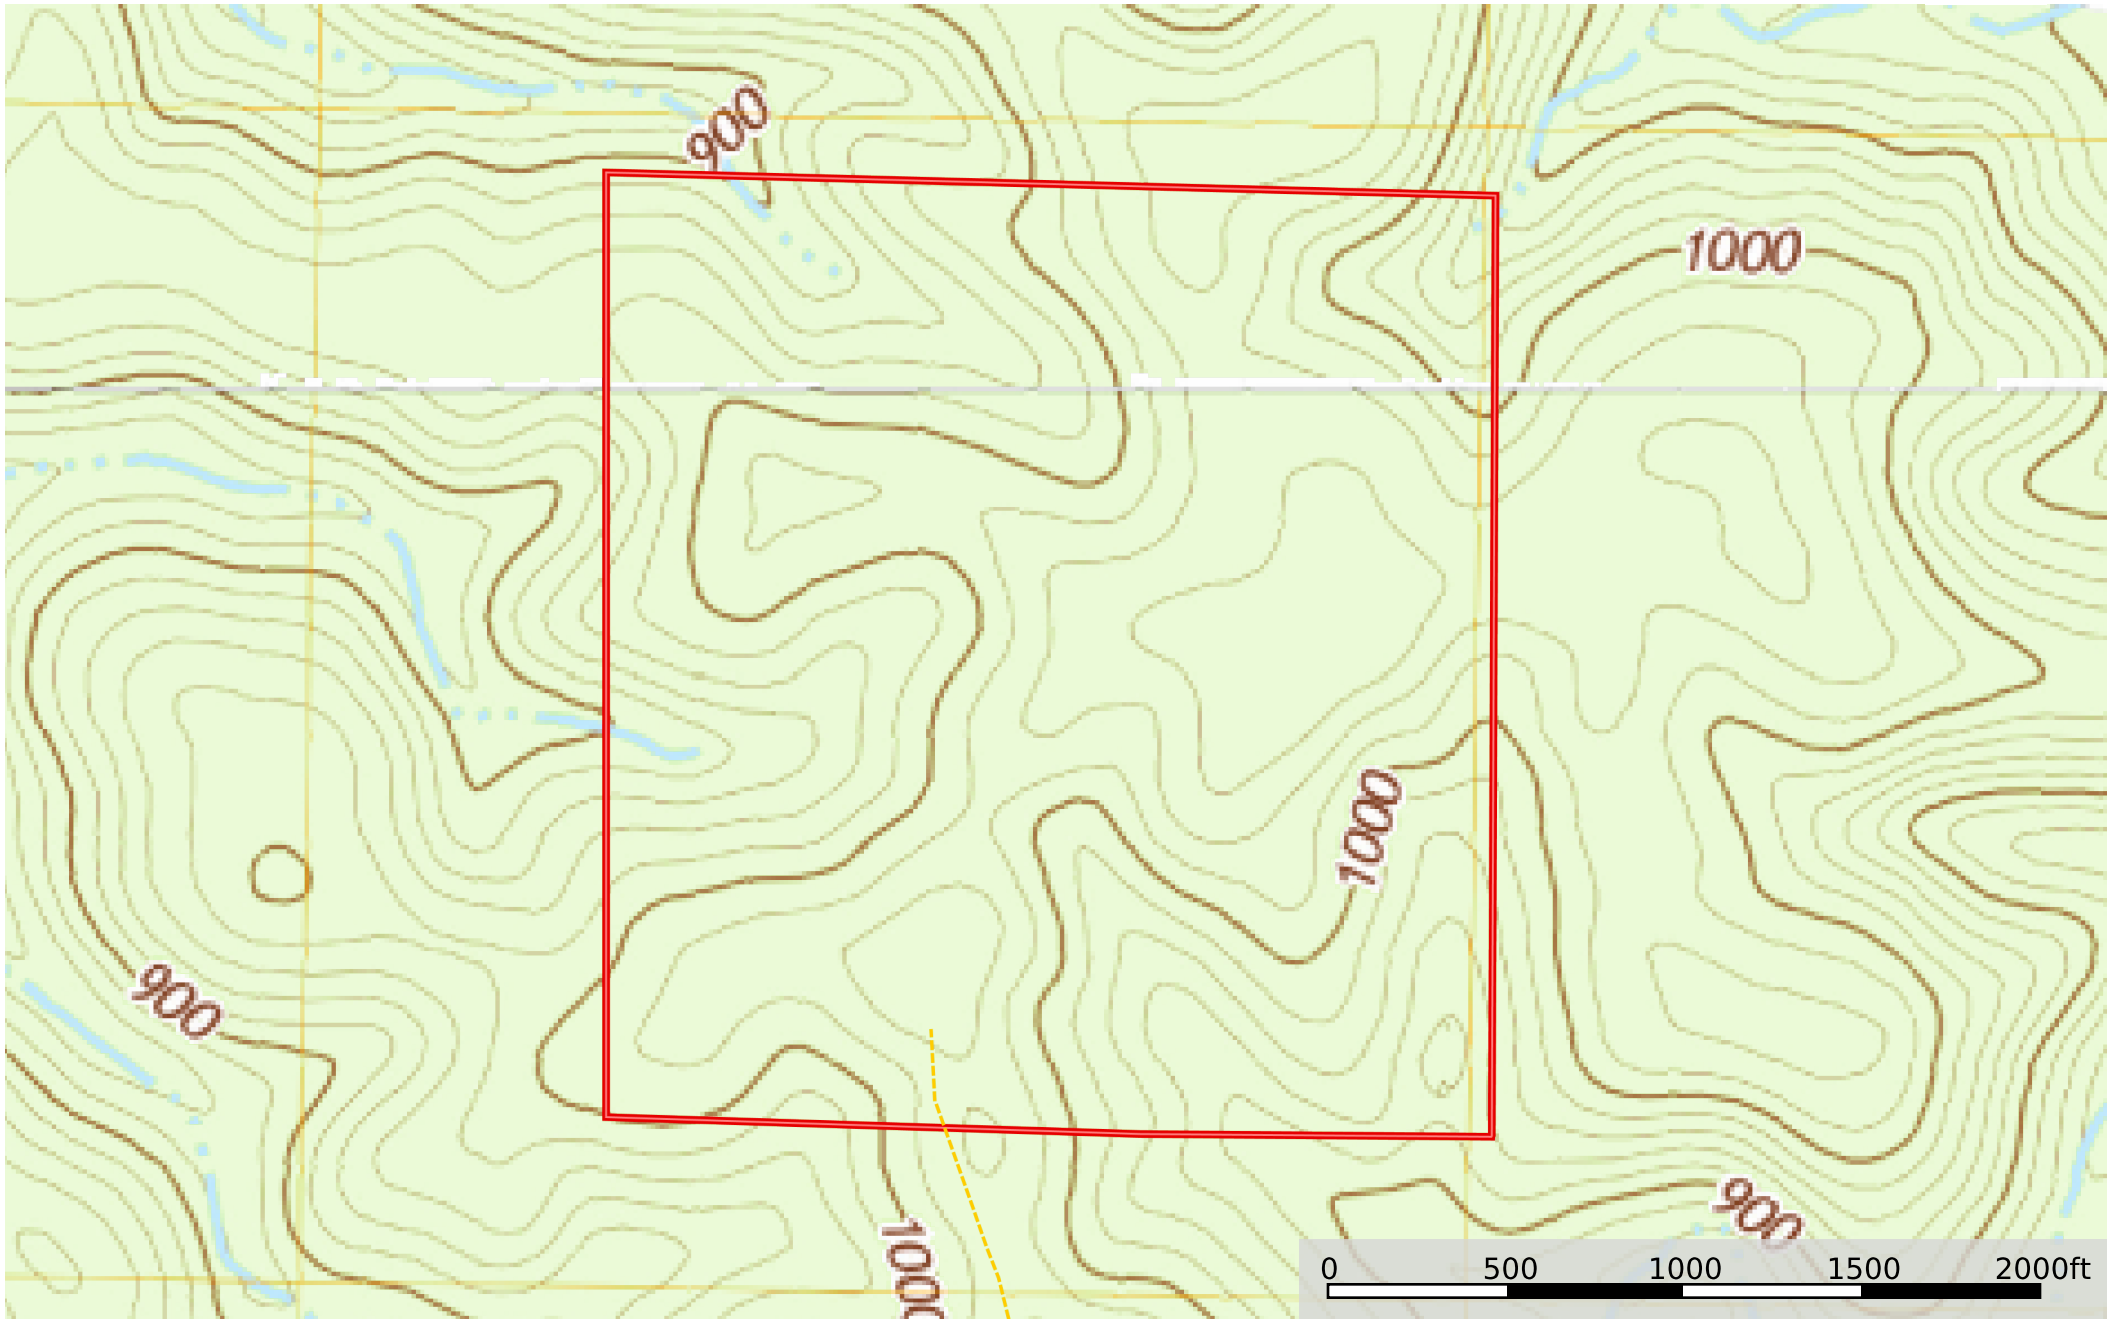

County Road D 325

Missouri, 160 AC +/-

--- Road / Trail ▭ Boundary