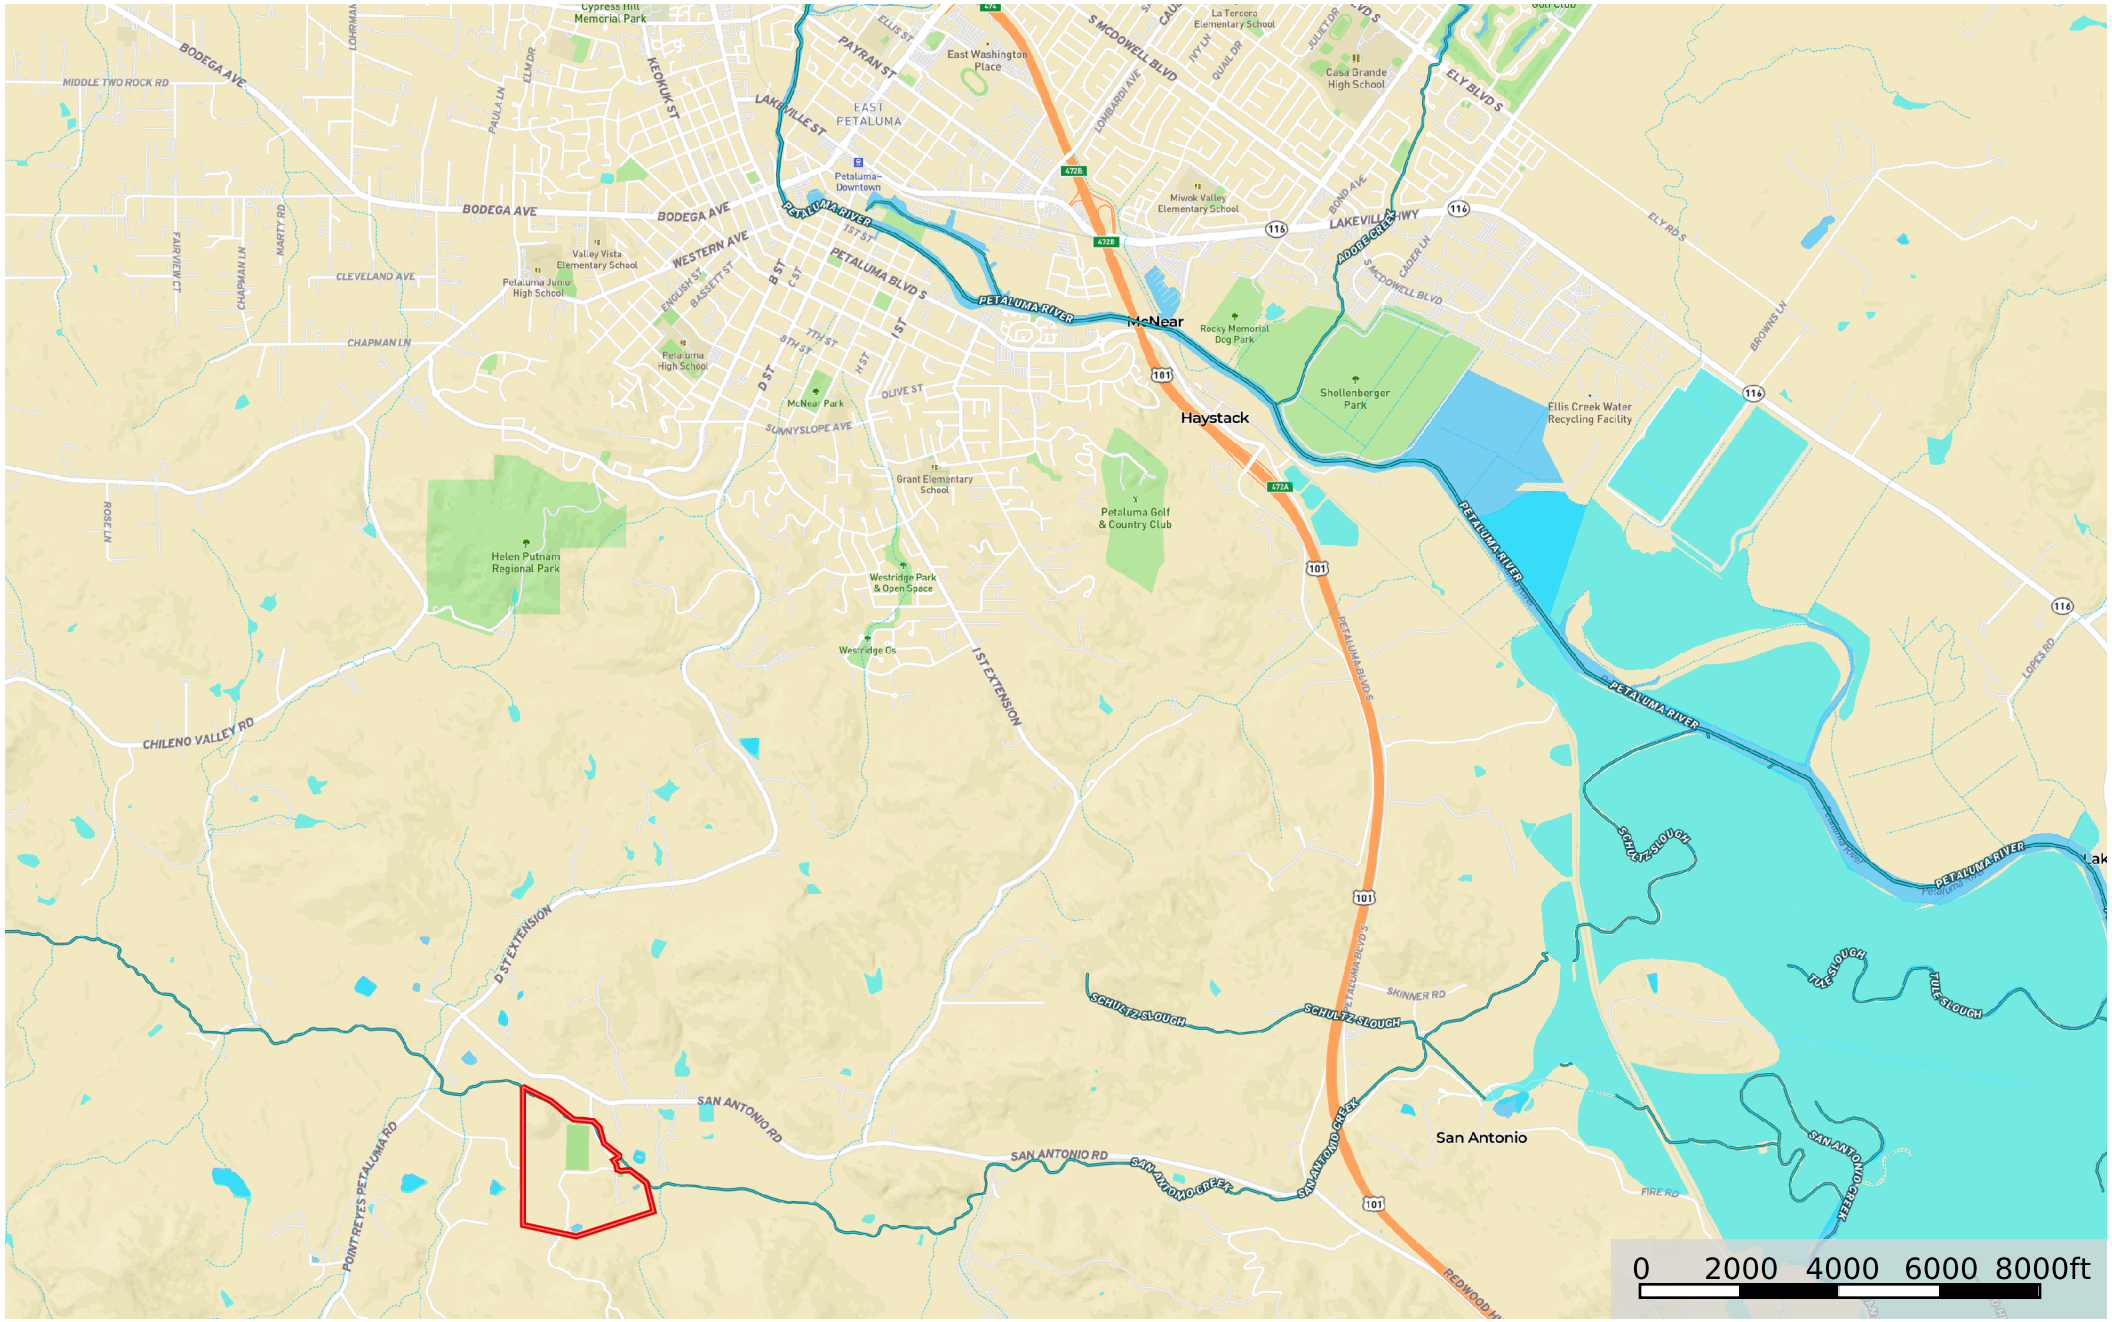

Cerro Pampa Ranch & Polo Club

Marin County, California, 112.2 AC +/-

- Boundary
- Stream, Intermittent
- River/Creek
- Water Body