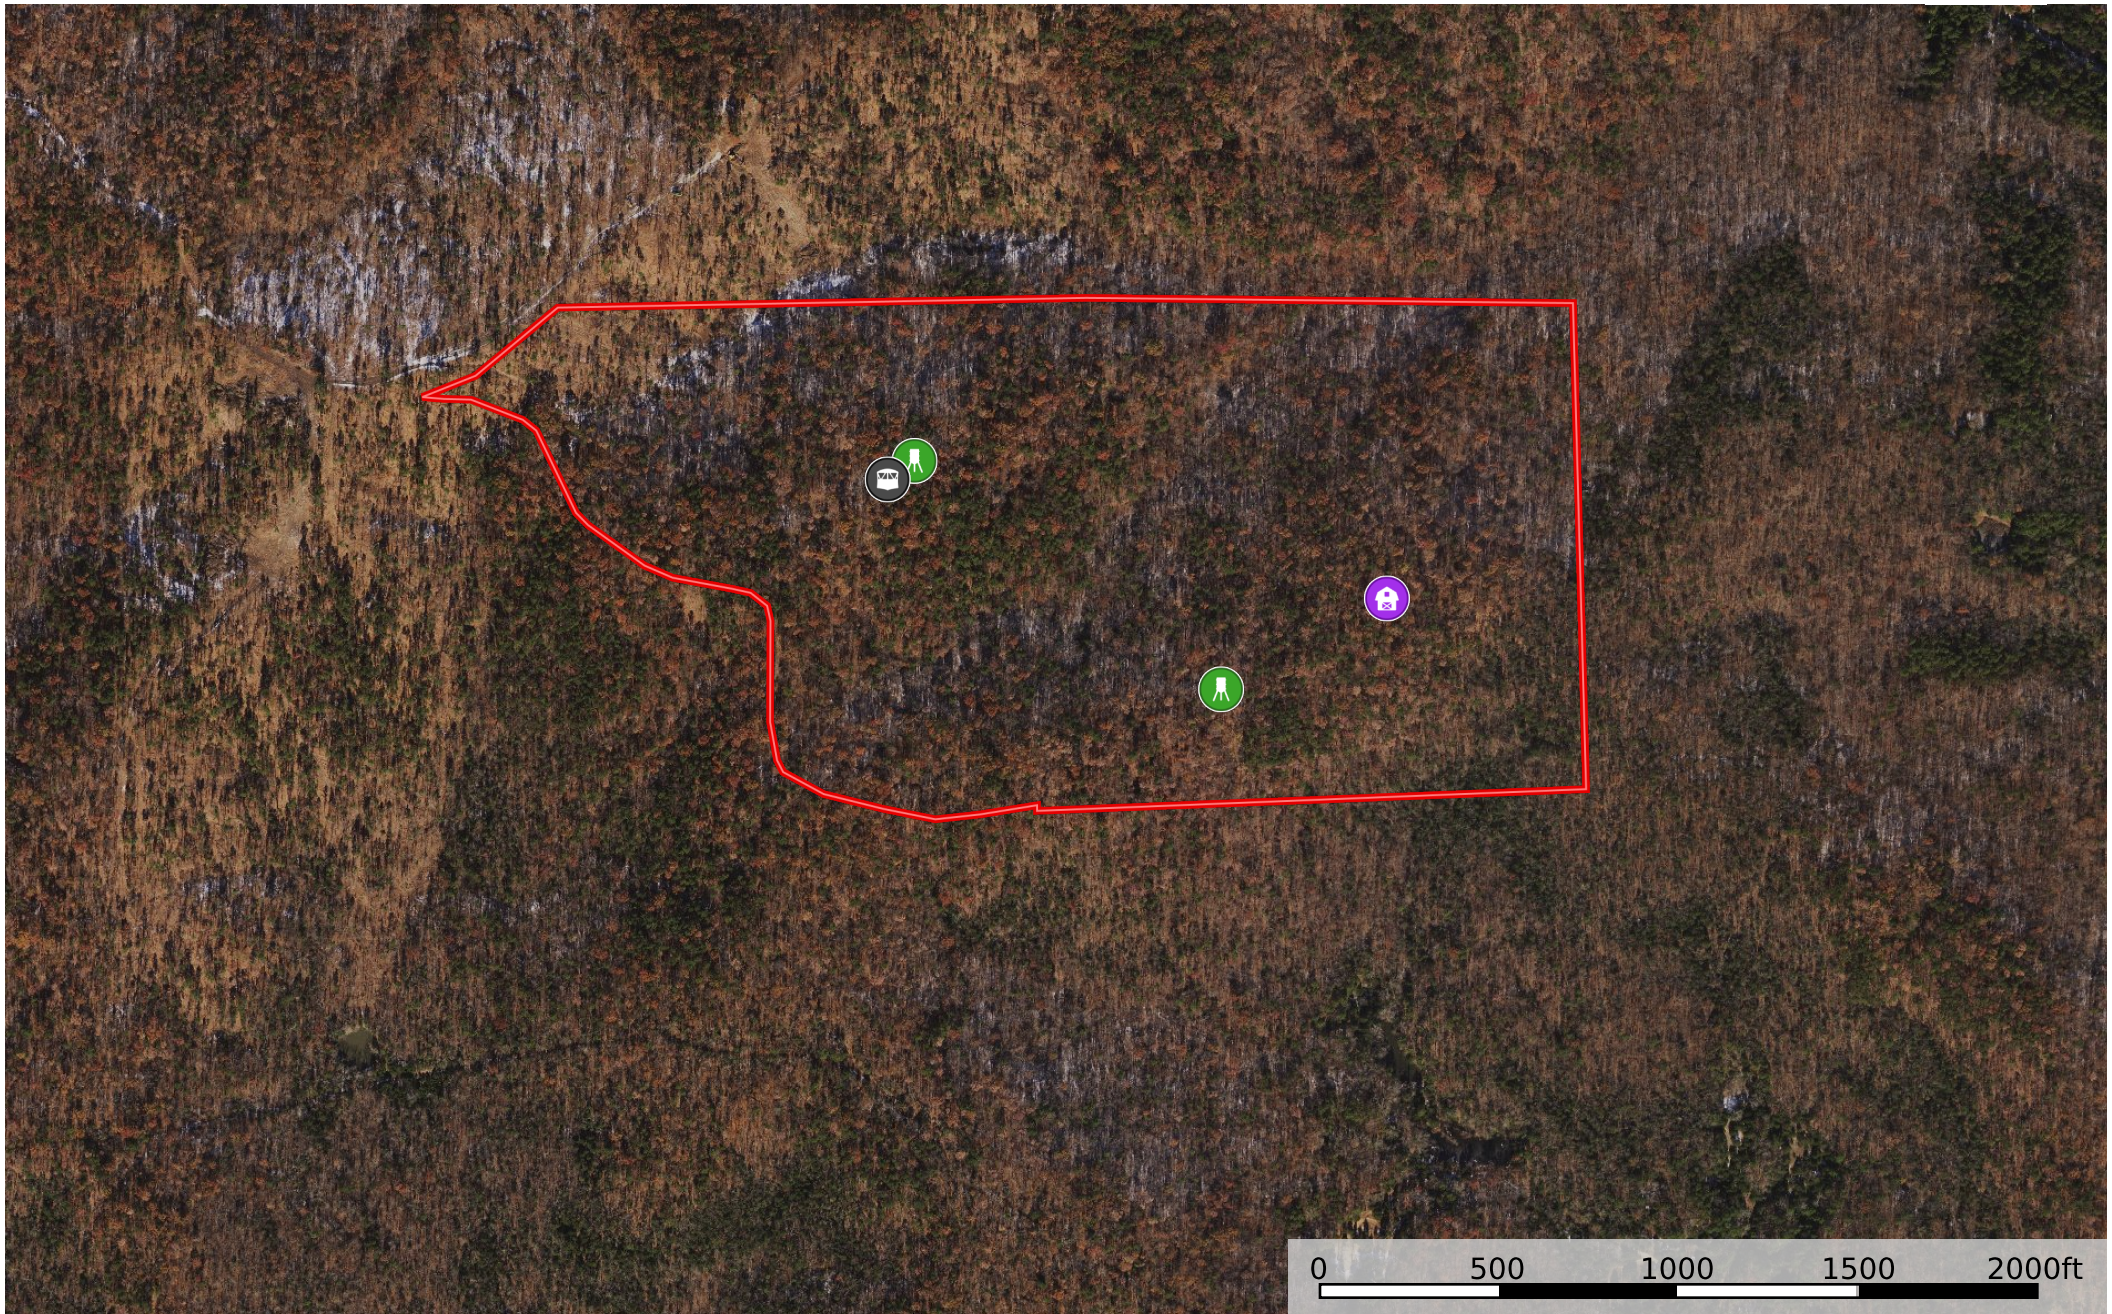

83 acres Delbridge rd

Washington County, Missouri, 83 AC +/-

-  Redneck Blind
-  Foodplot
-  Food plot
-  Pole Barn
-  Boundary