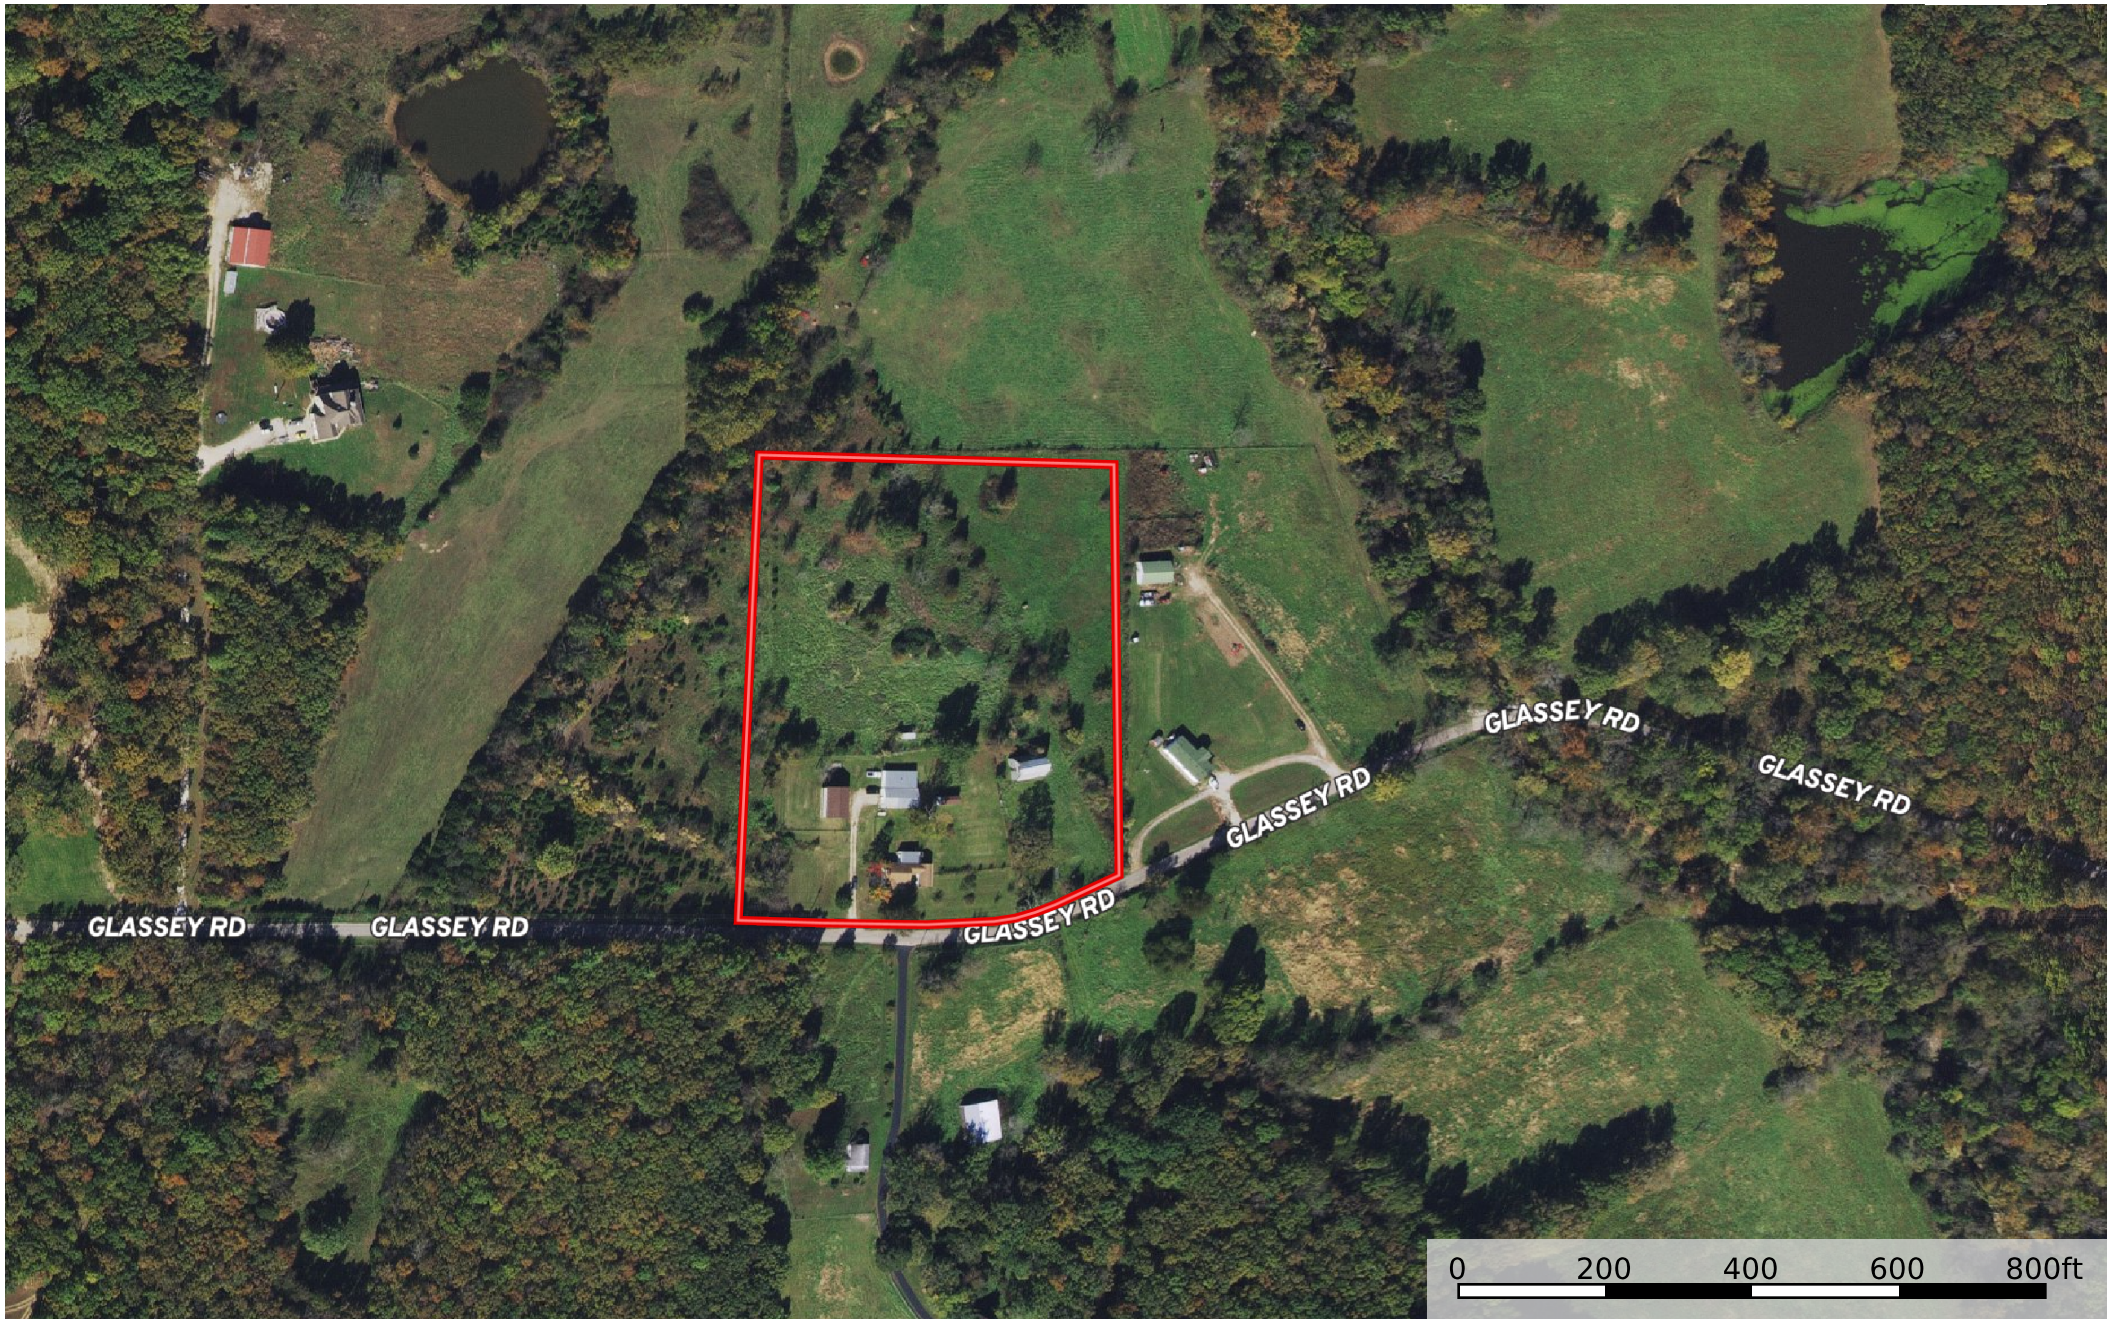

1055 Glassey Rd.
Crawford County, Missouri, 6.92 AC +/-

 Boundary