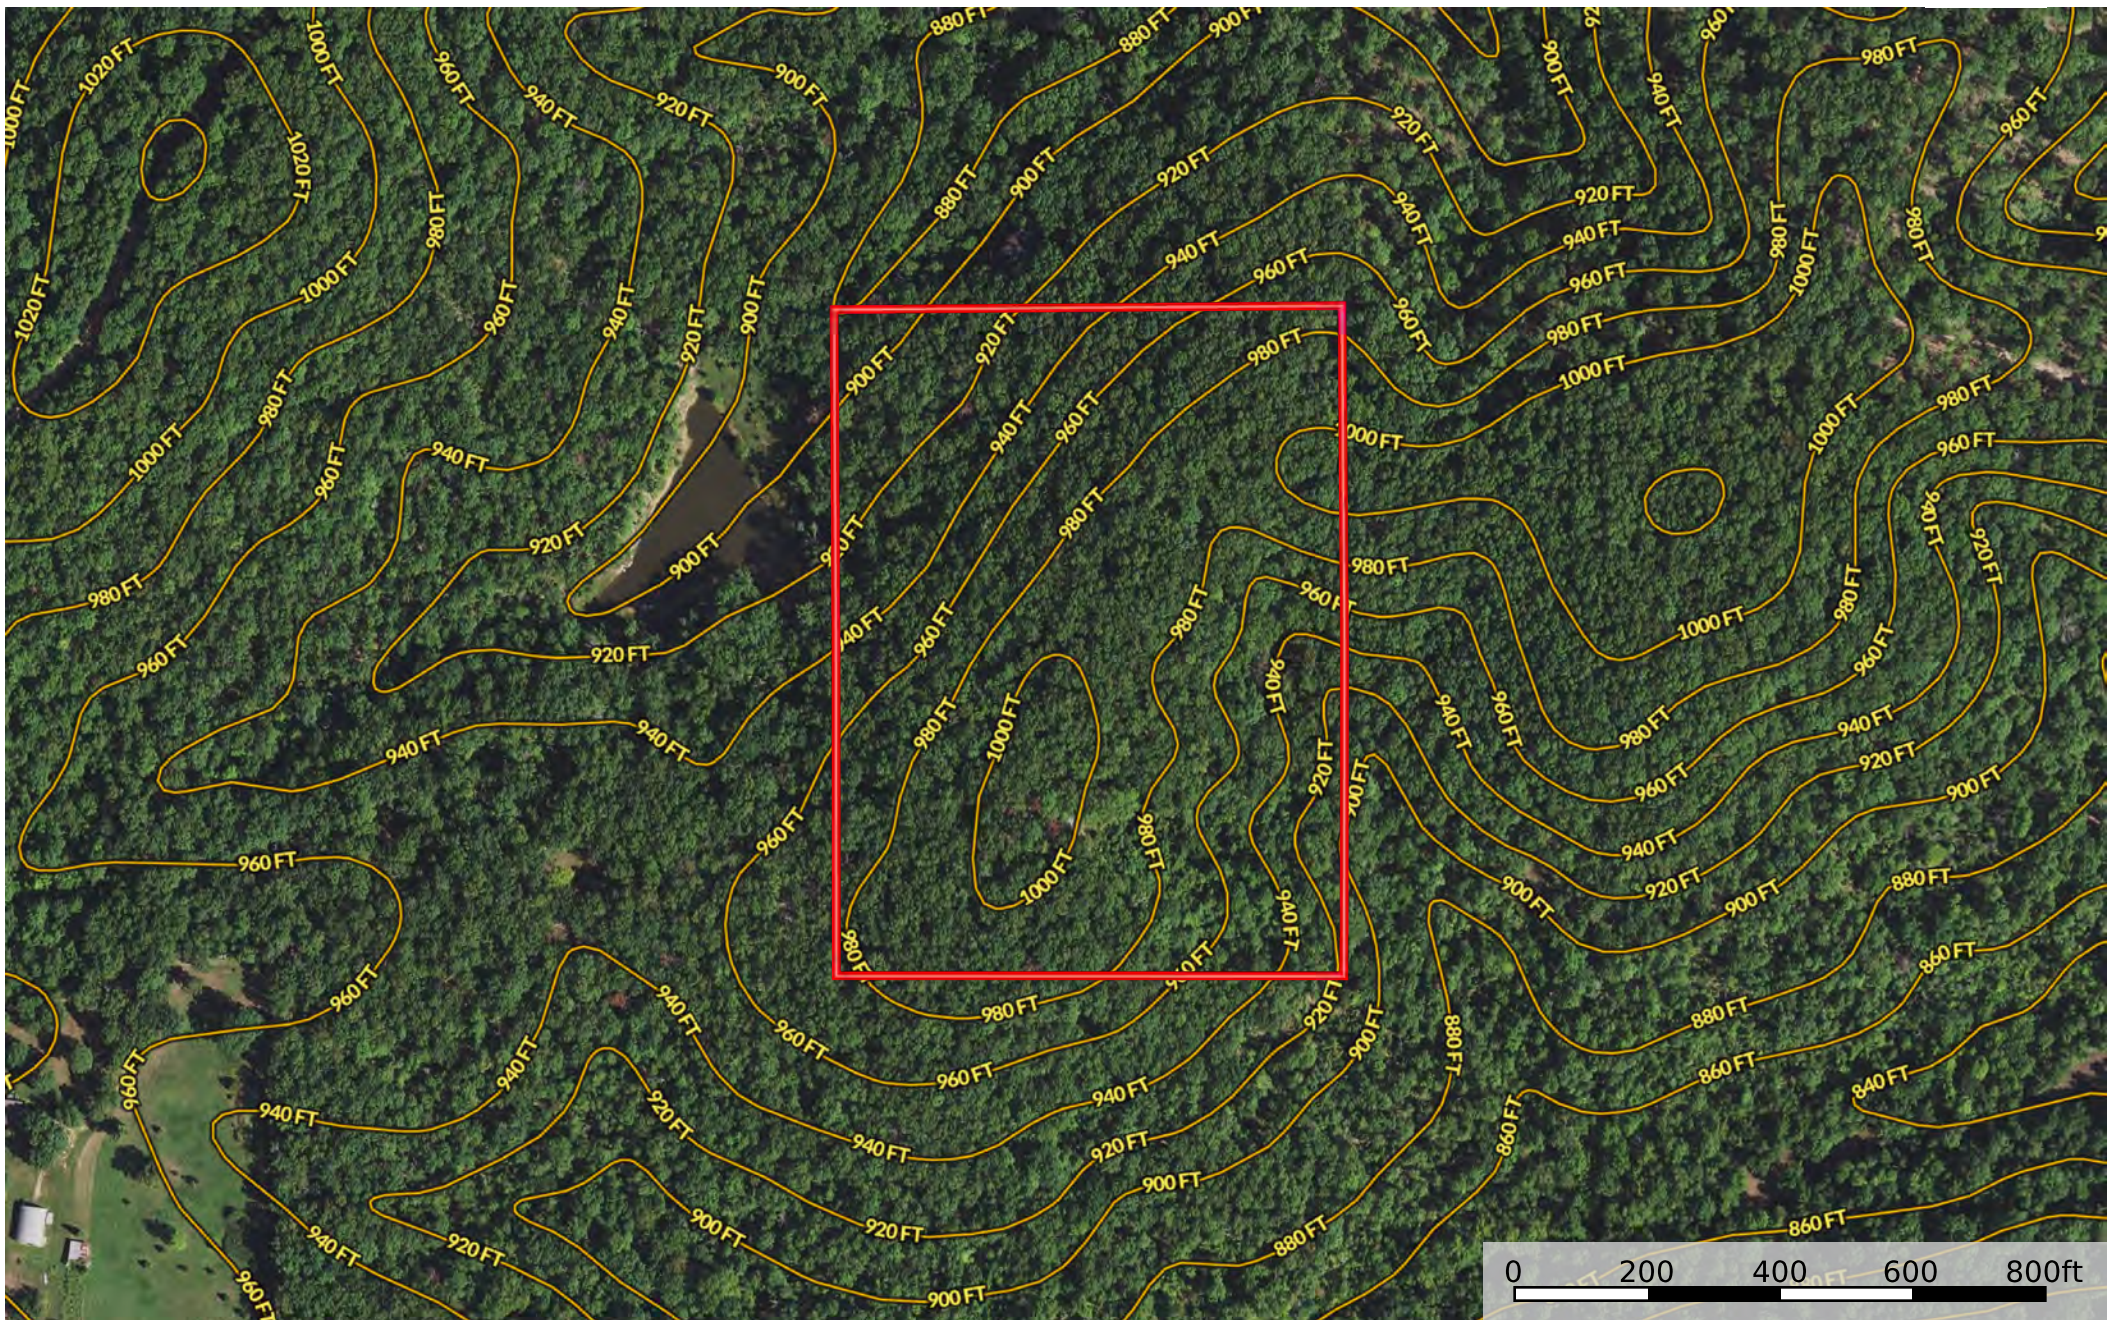

10005 Fulton Rd, Bourbon
Washington County, Missouri, 18 AC +/-

 Boundary  Townships