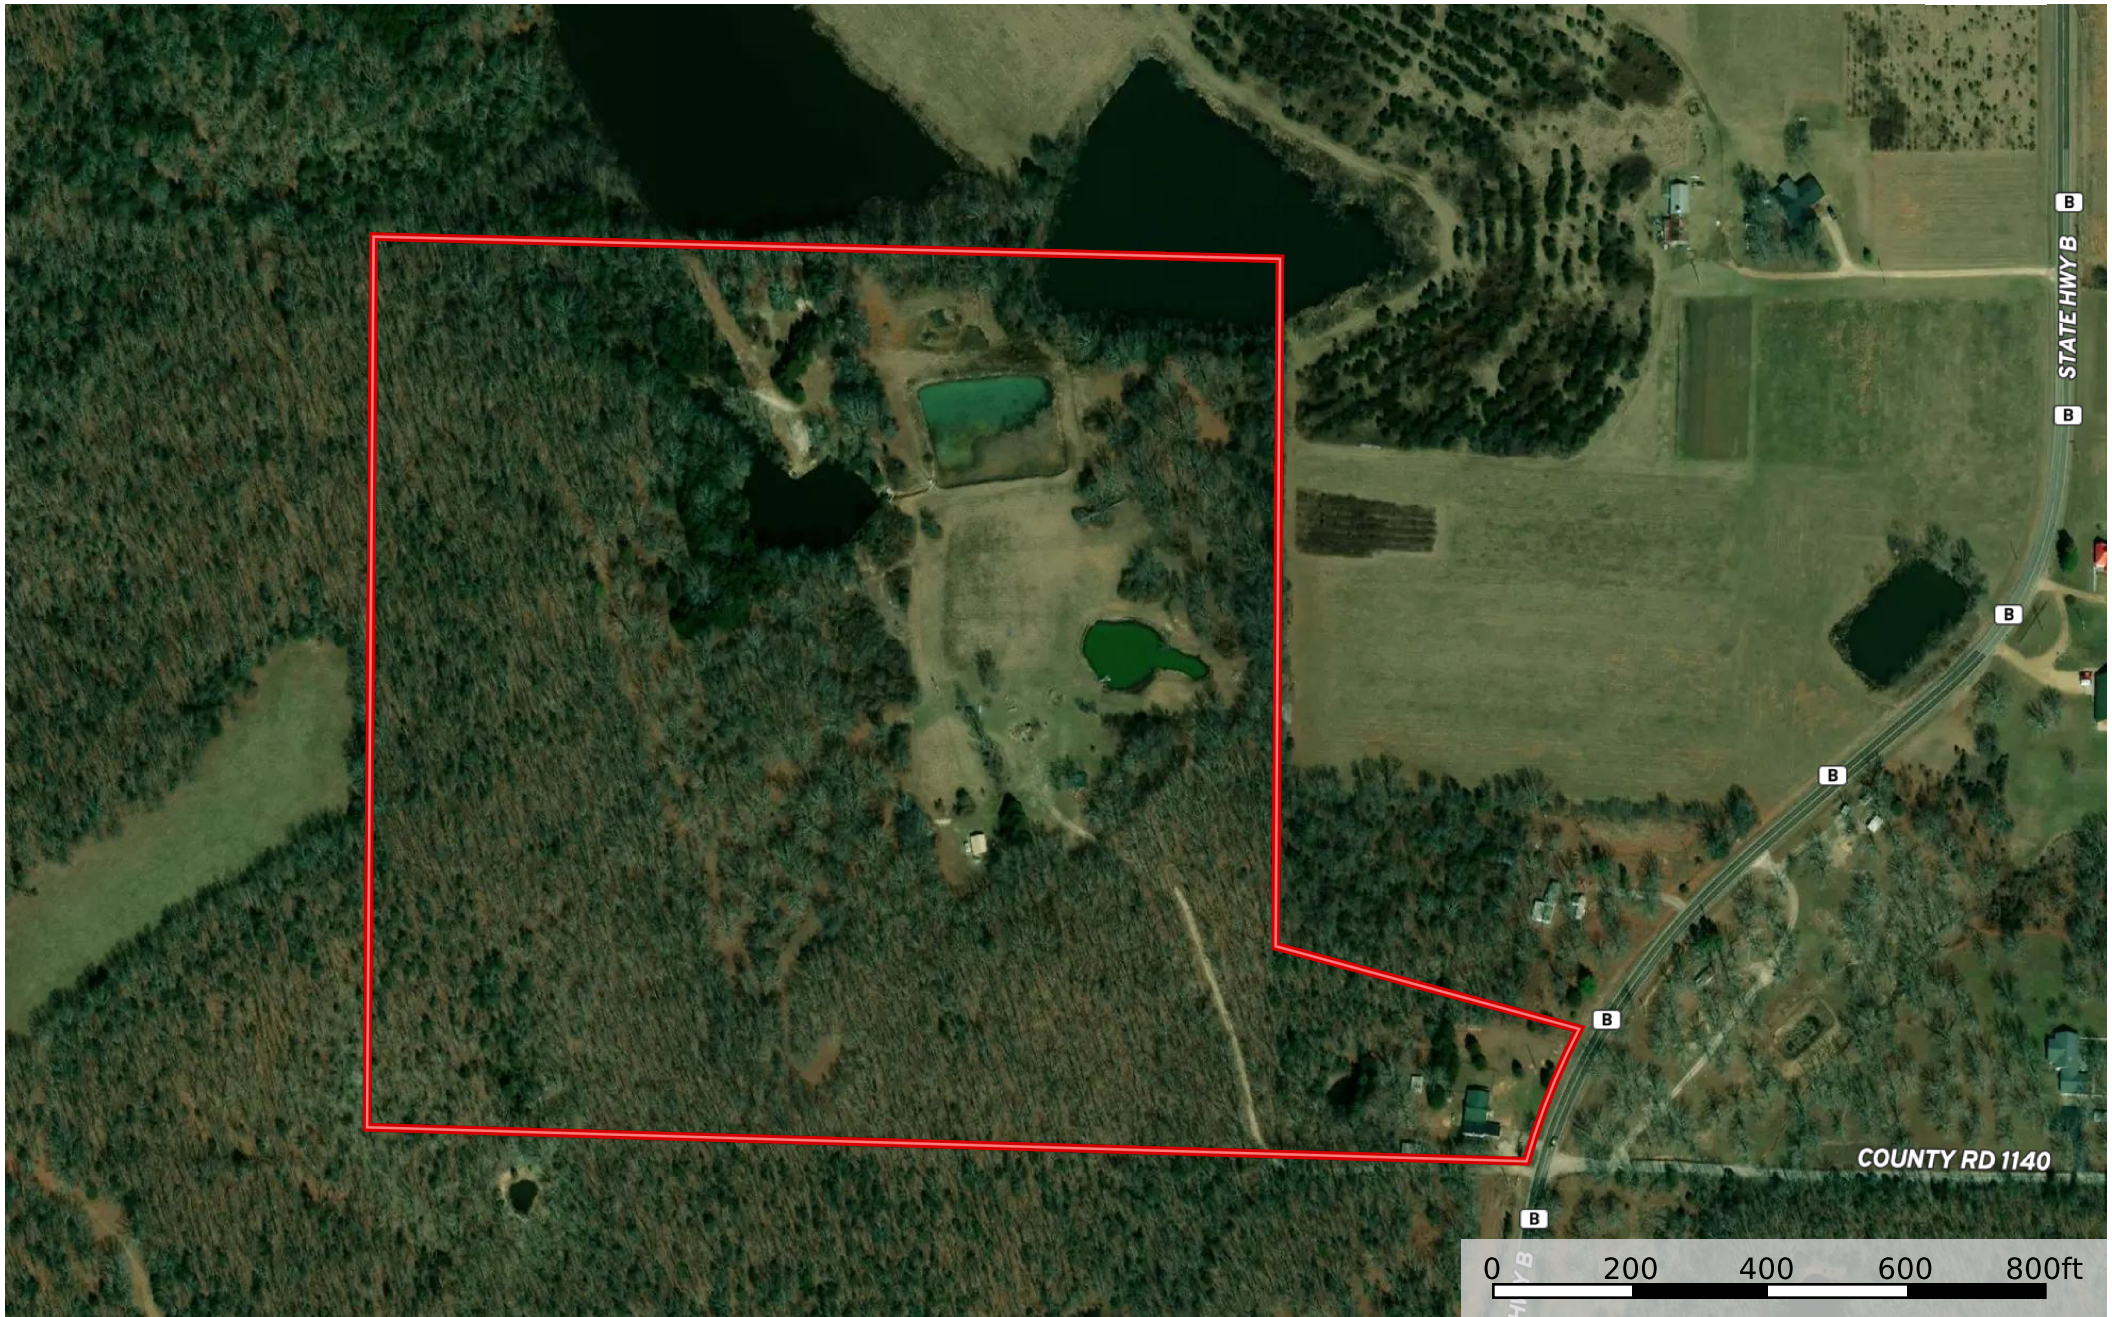

# Water and Woods

Phelps County, Missouri, 45 AC +/-

 Boundary