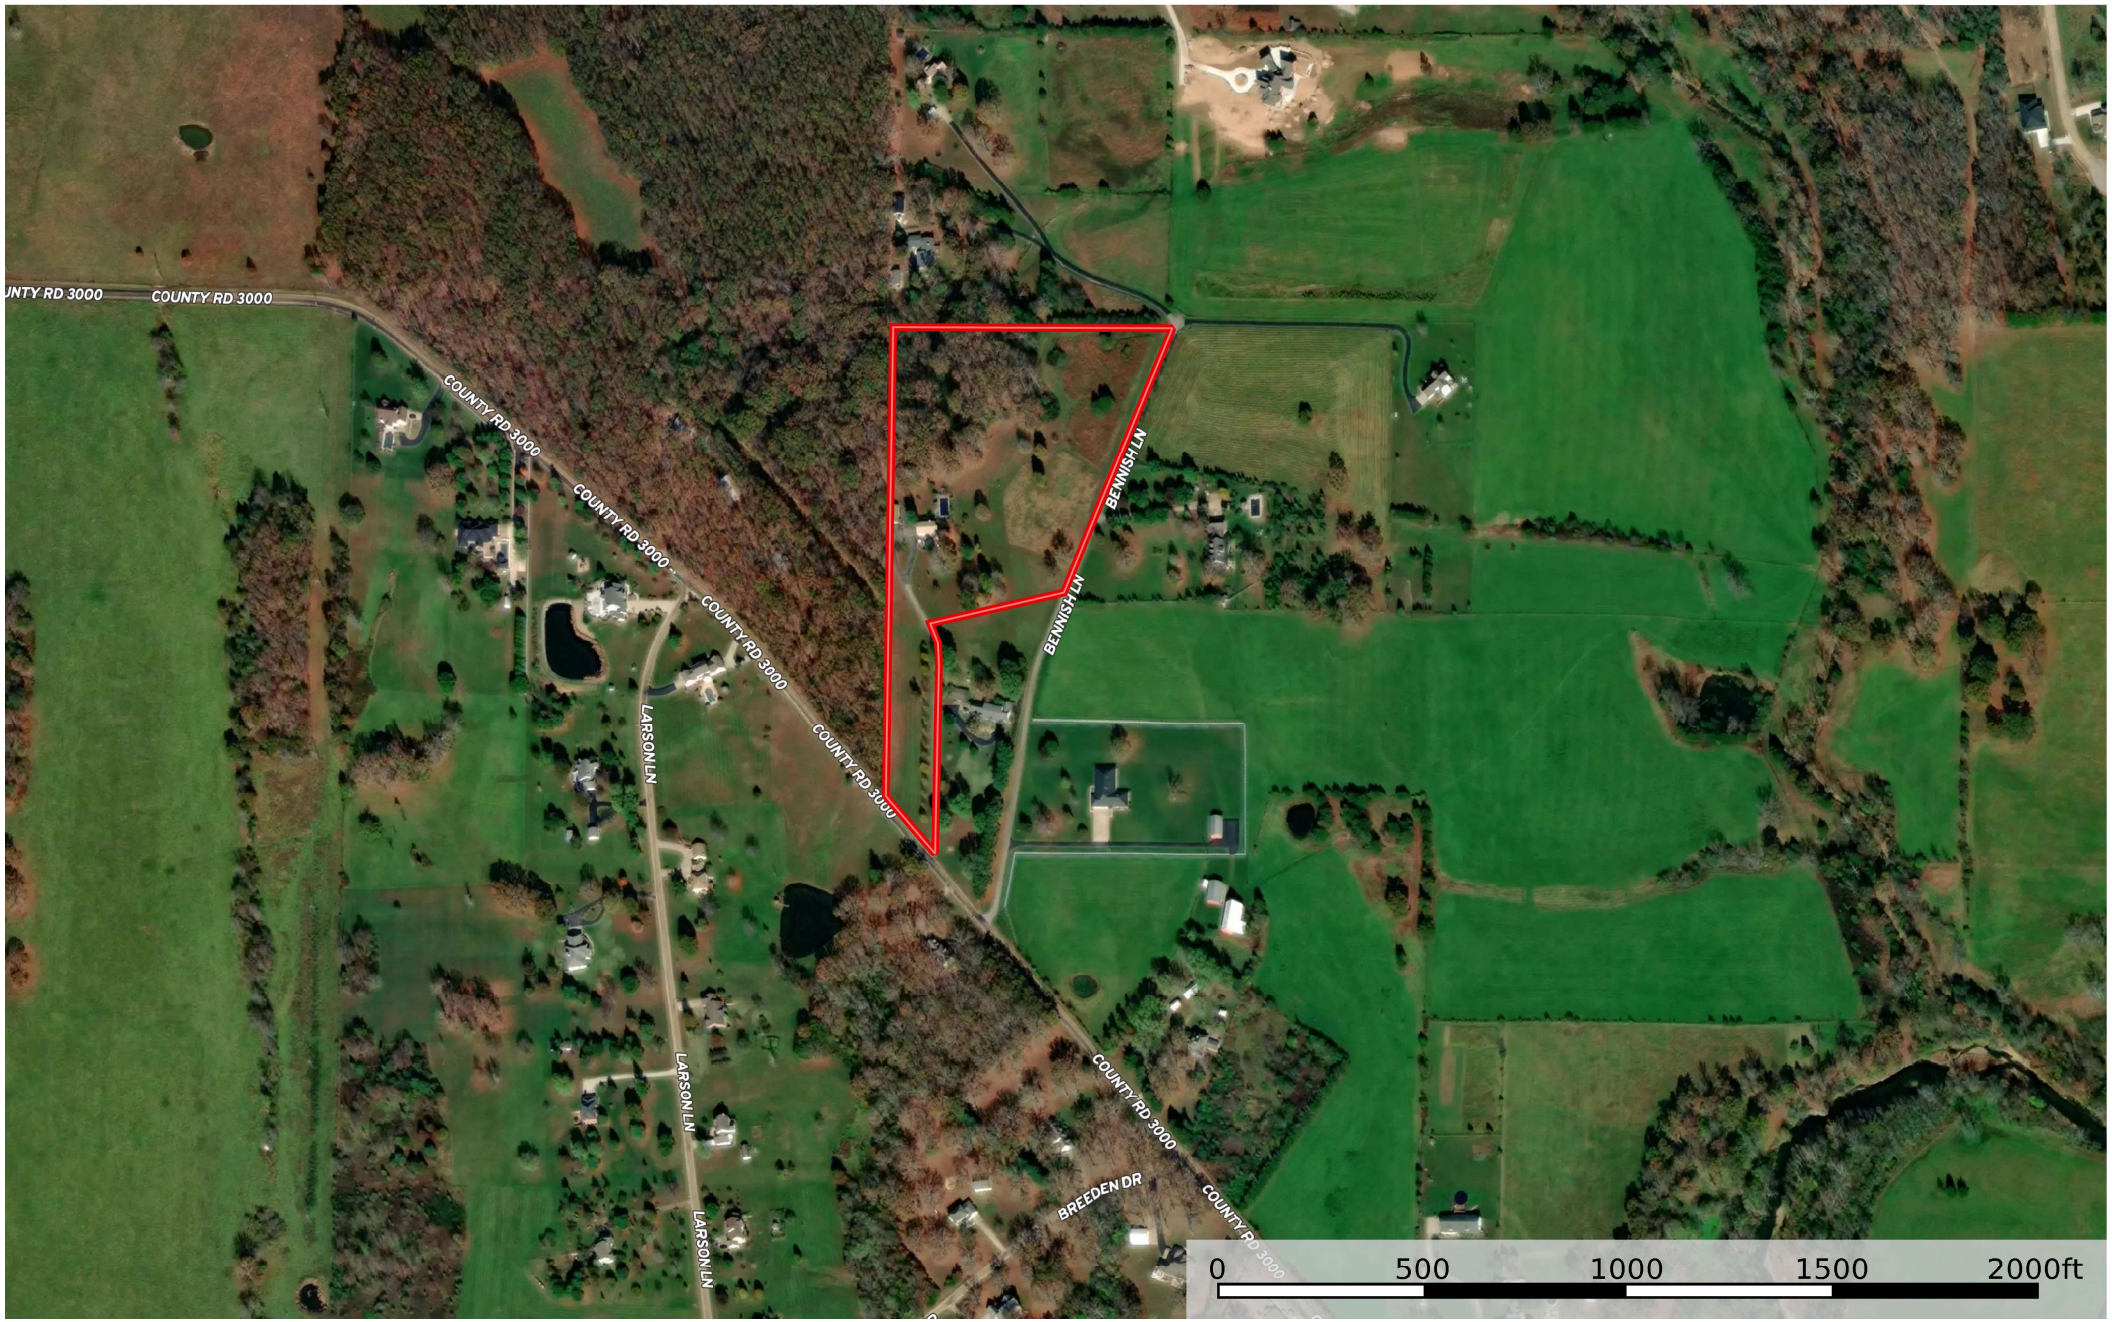

11275 CR 3000
Phelps County, Missouri, 10.05 AC +/-

 Boundary