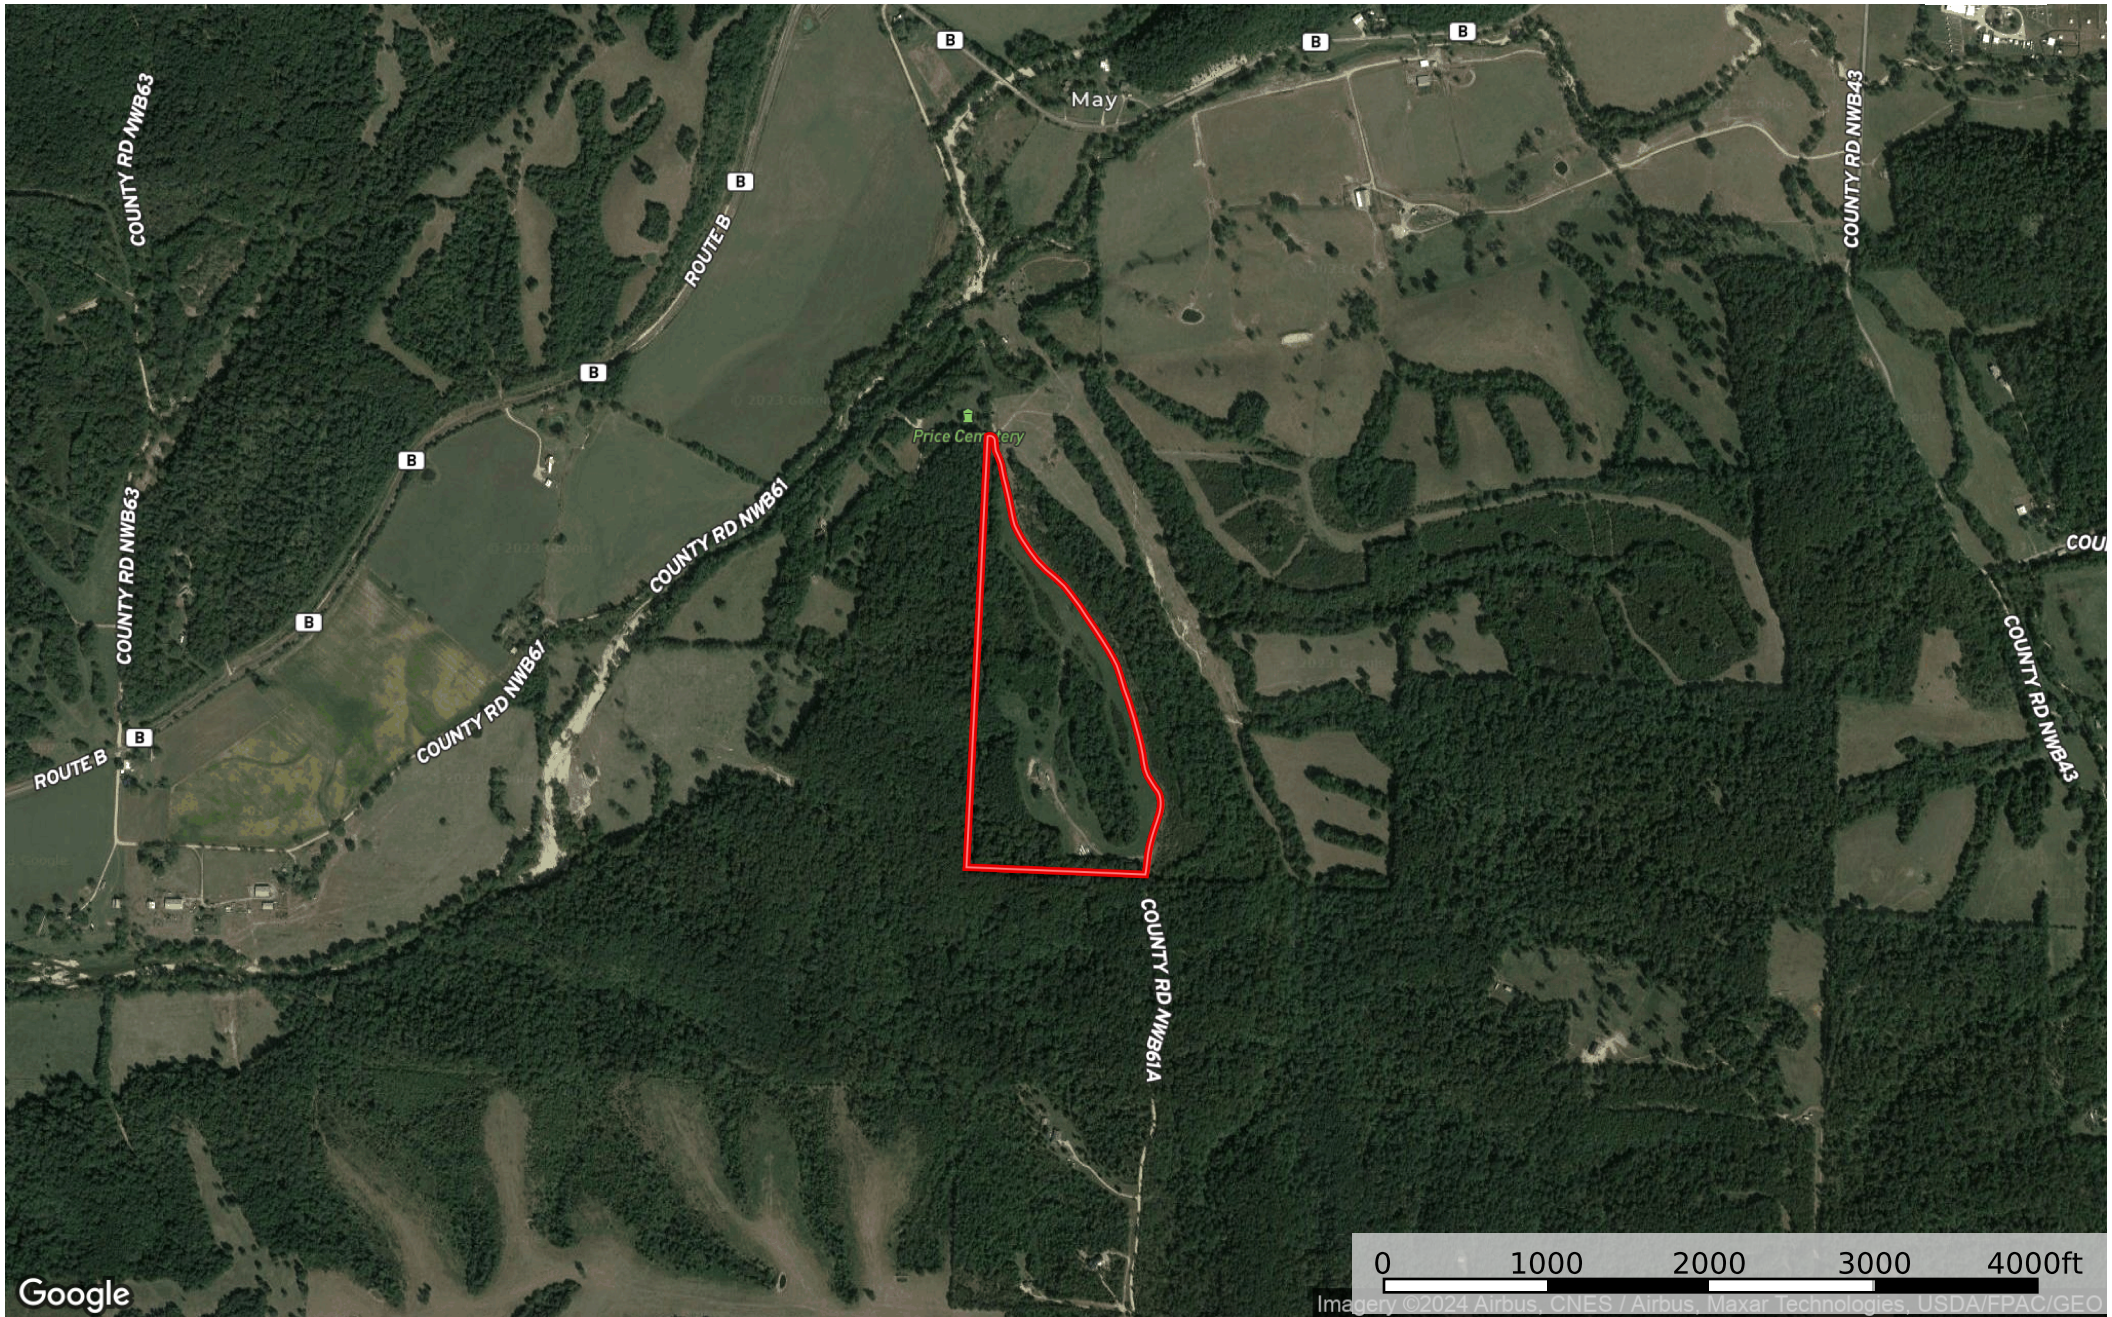

Price Ridge Road 40

Missouri, 42 AC +/-

Google

0 1000 2000 3000 4000ft
Imagery ©2024 Airbus, CNES / Airbus, Maxar Technologies, USDA/FPAC/GEO

 Boundary

 The information contained herein was obtained from sources deemed to be reliable. Land id™ Services makes no warranties or guarantees as to the completeness or accuracy thereof.