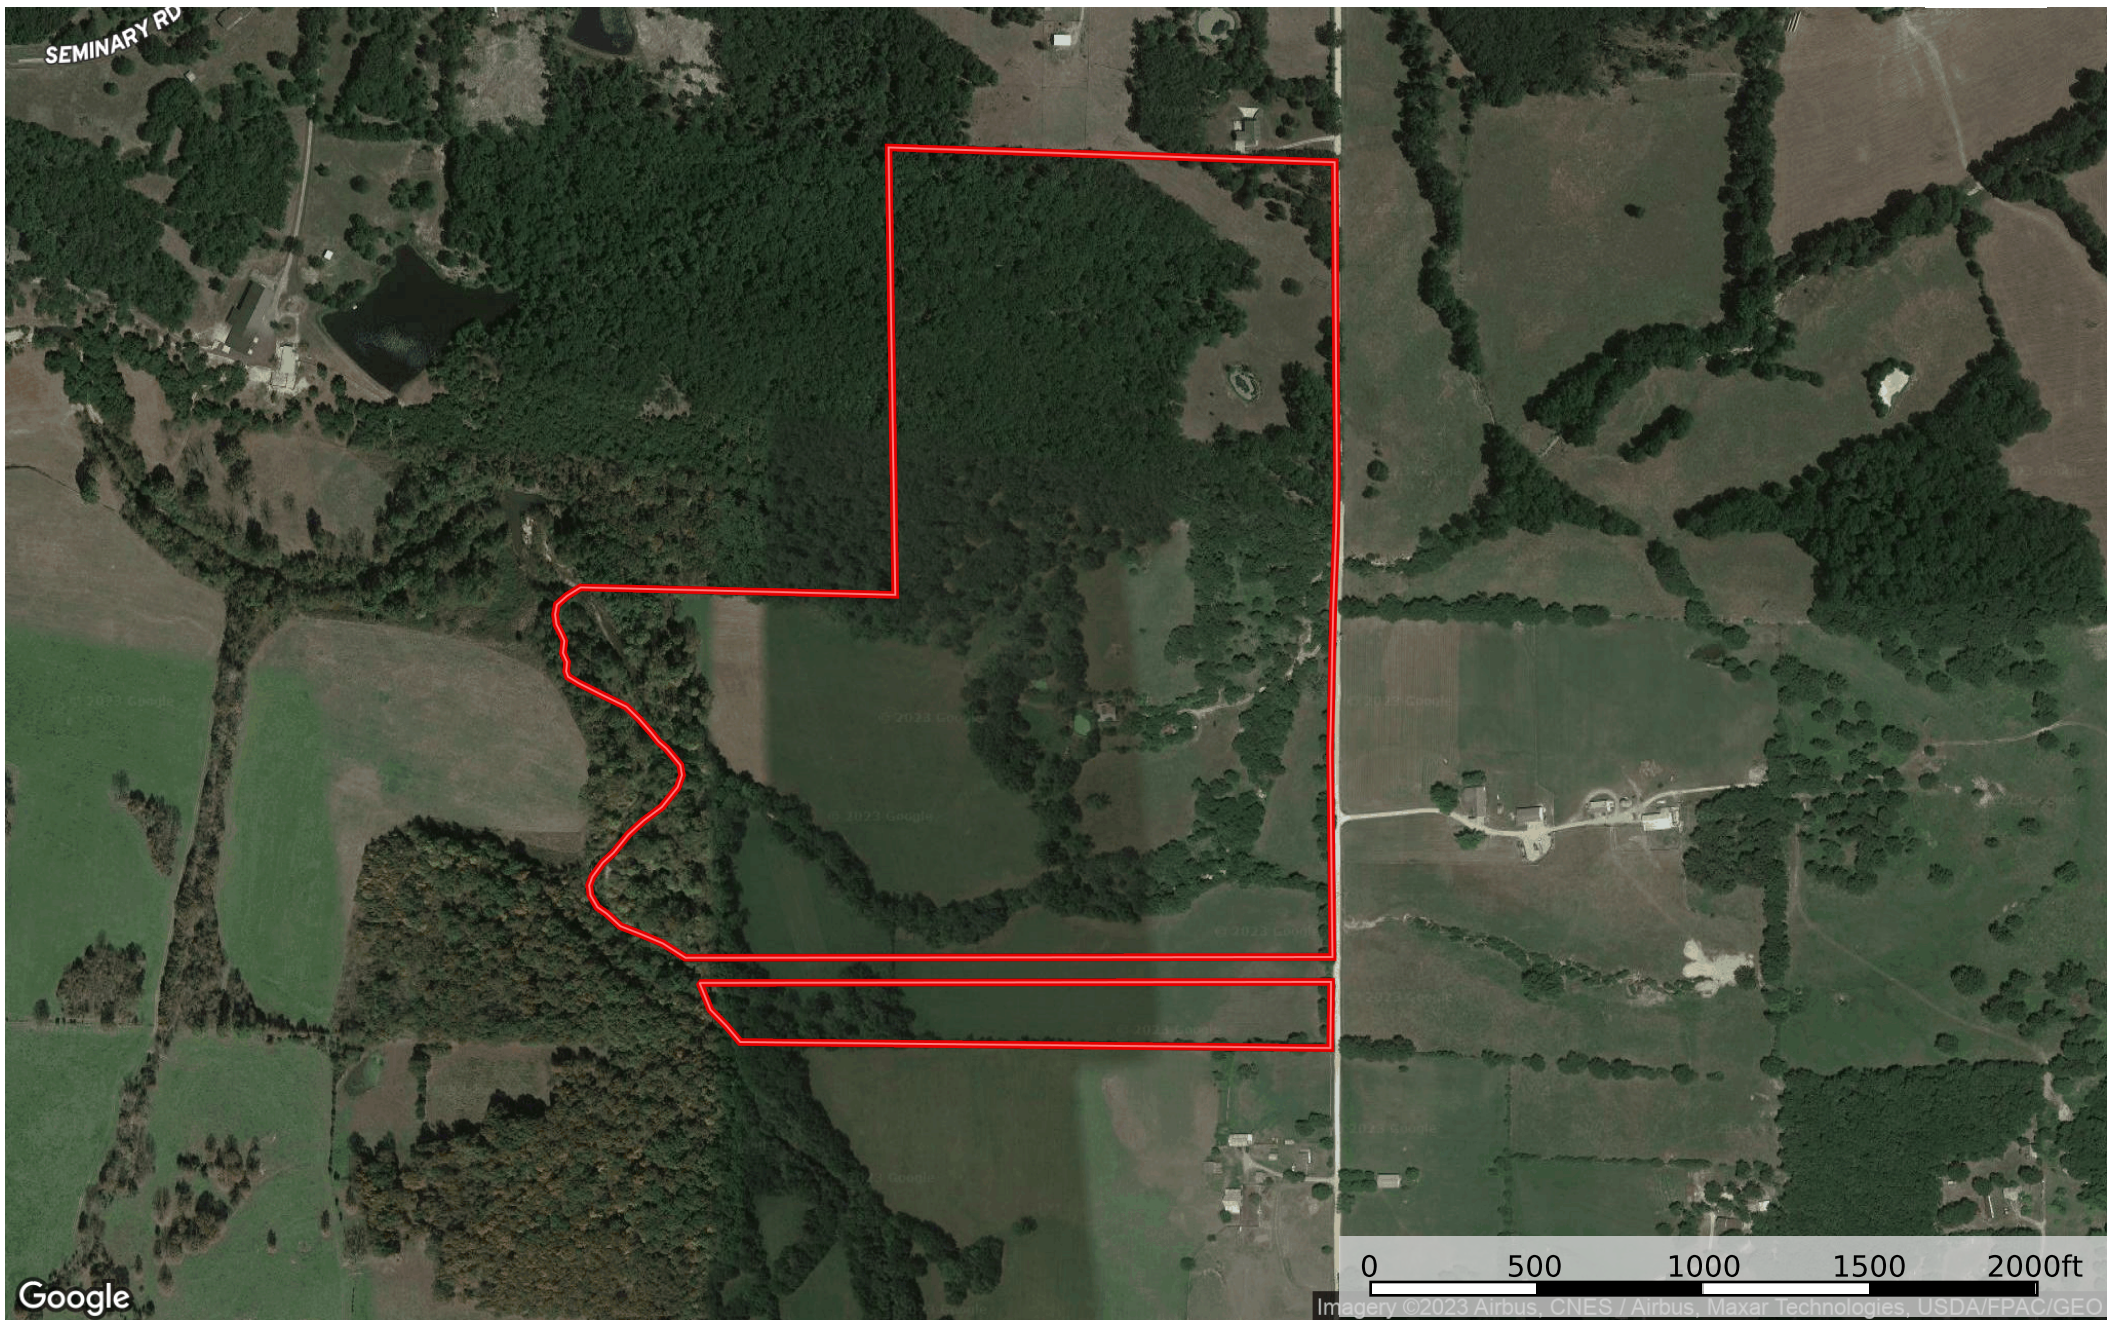

107 Erni Road, Sullivan, MO
Franklin County, Crawford County, Missouri, 103.6 AC +/-

 Boundary

0 500 1000 1500 2000ft
Imagery ©2023 Airbus, CNES / Airbus, Maxar Technologies, USDA/FPAC/GEO