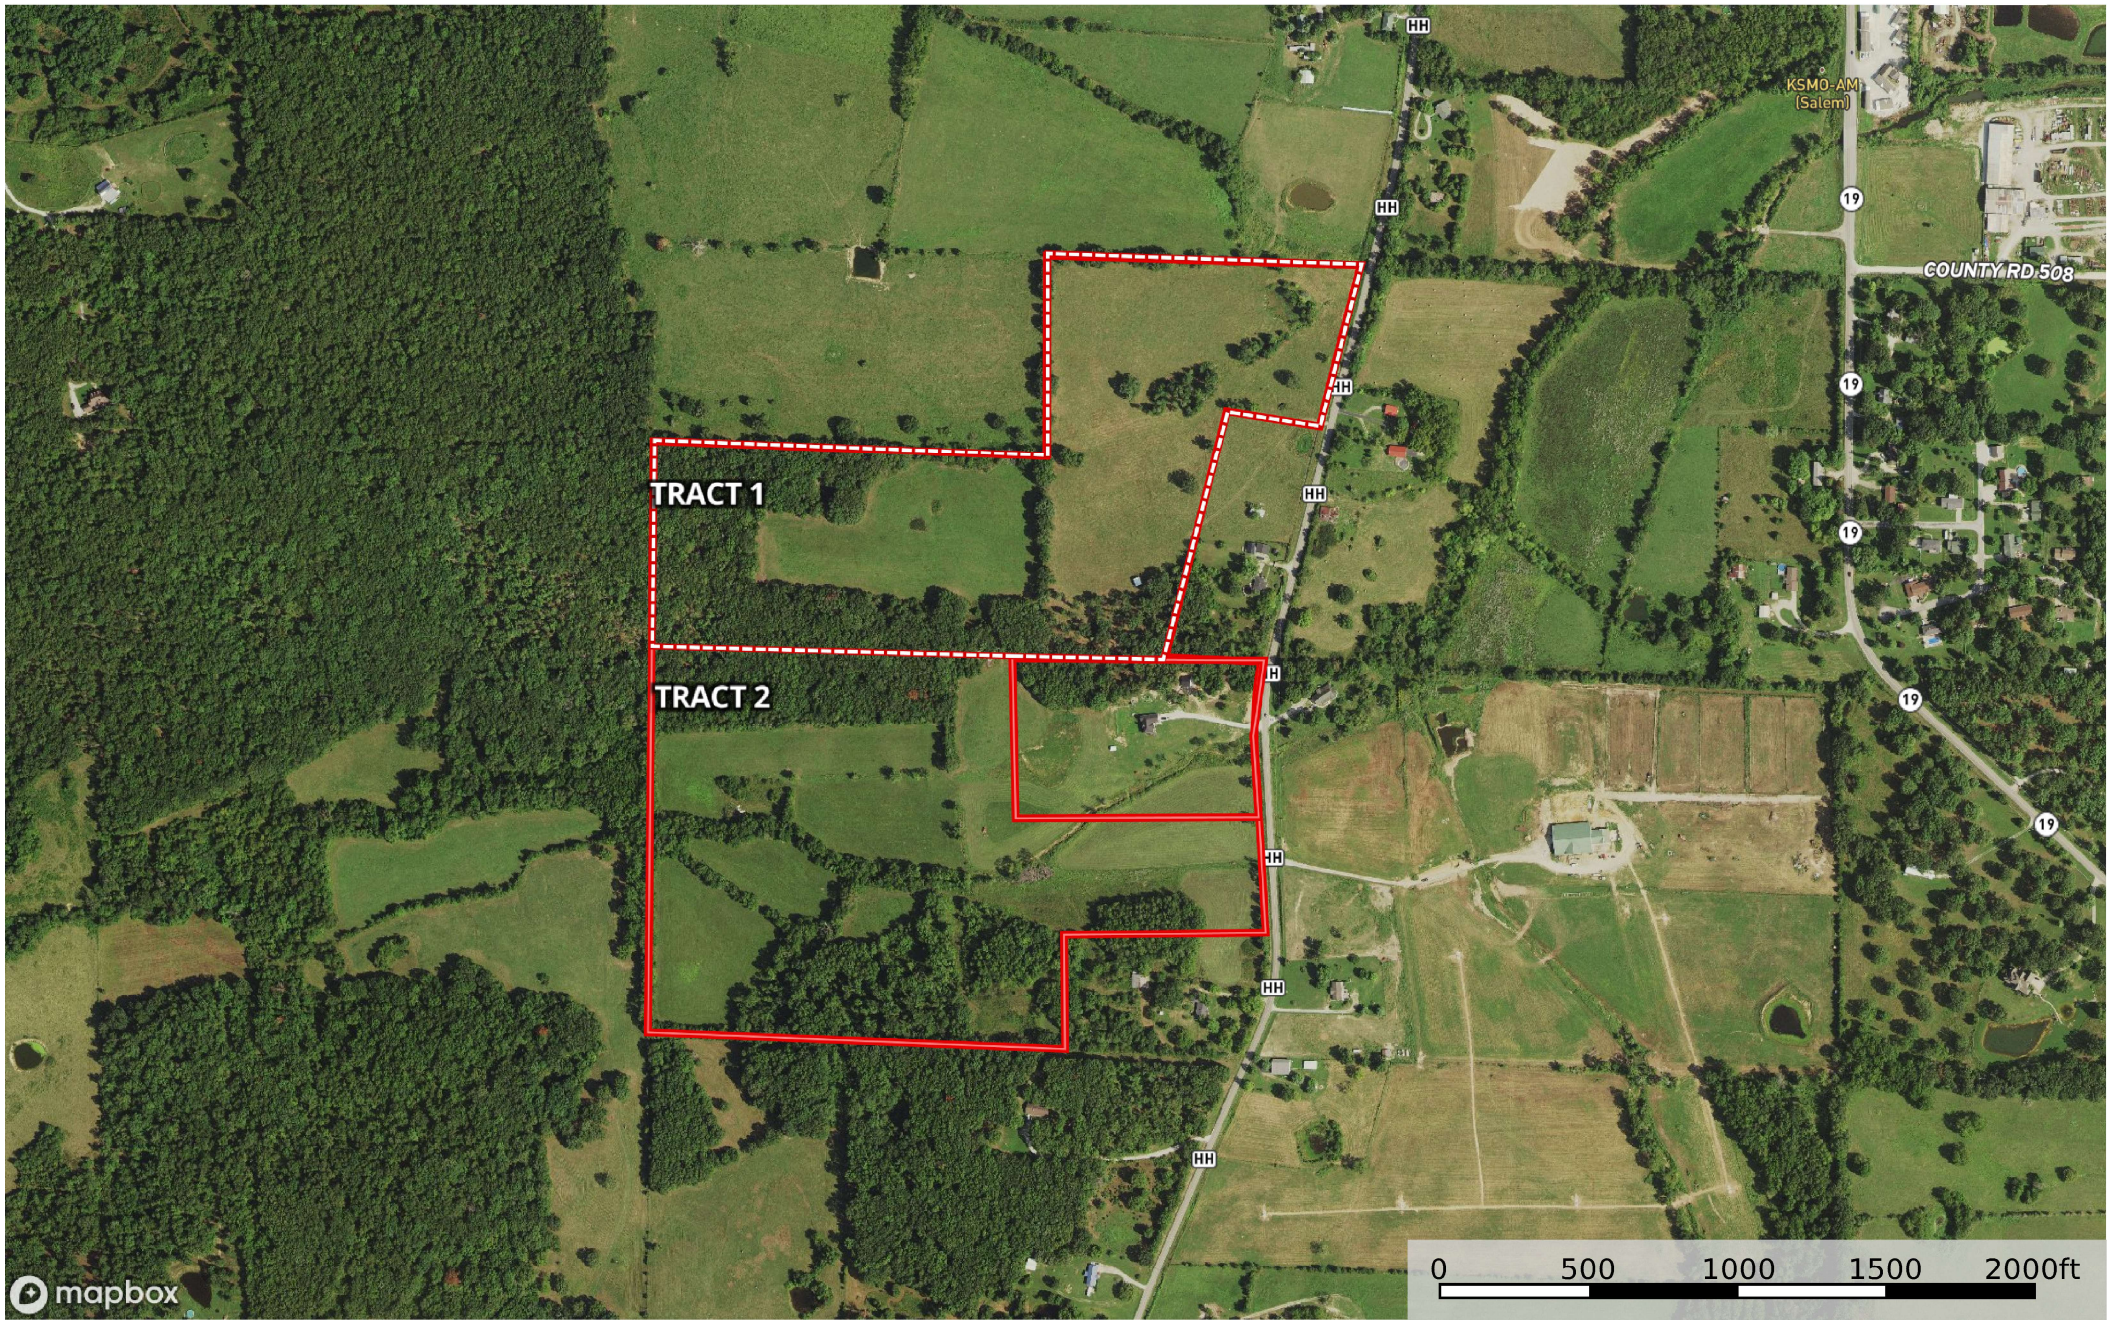

2497 Hwy HH Split Aerial

Dent County, Missouri, 42 AC +/-

mapbox

Boundary Boundary