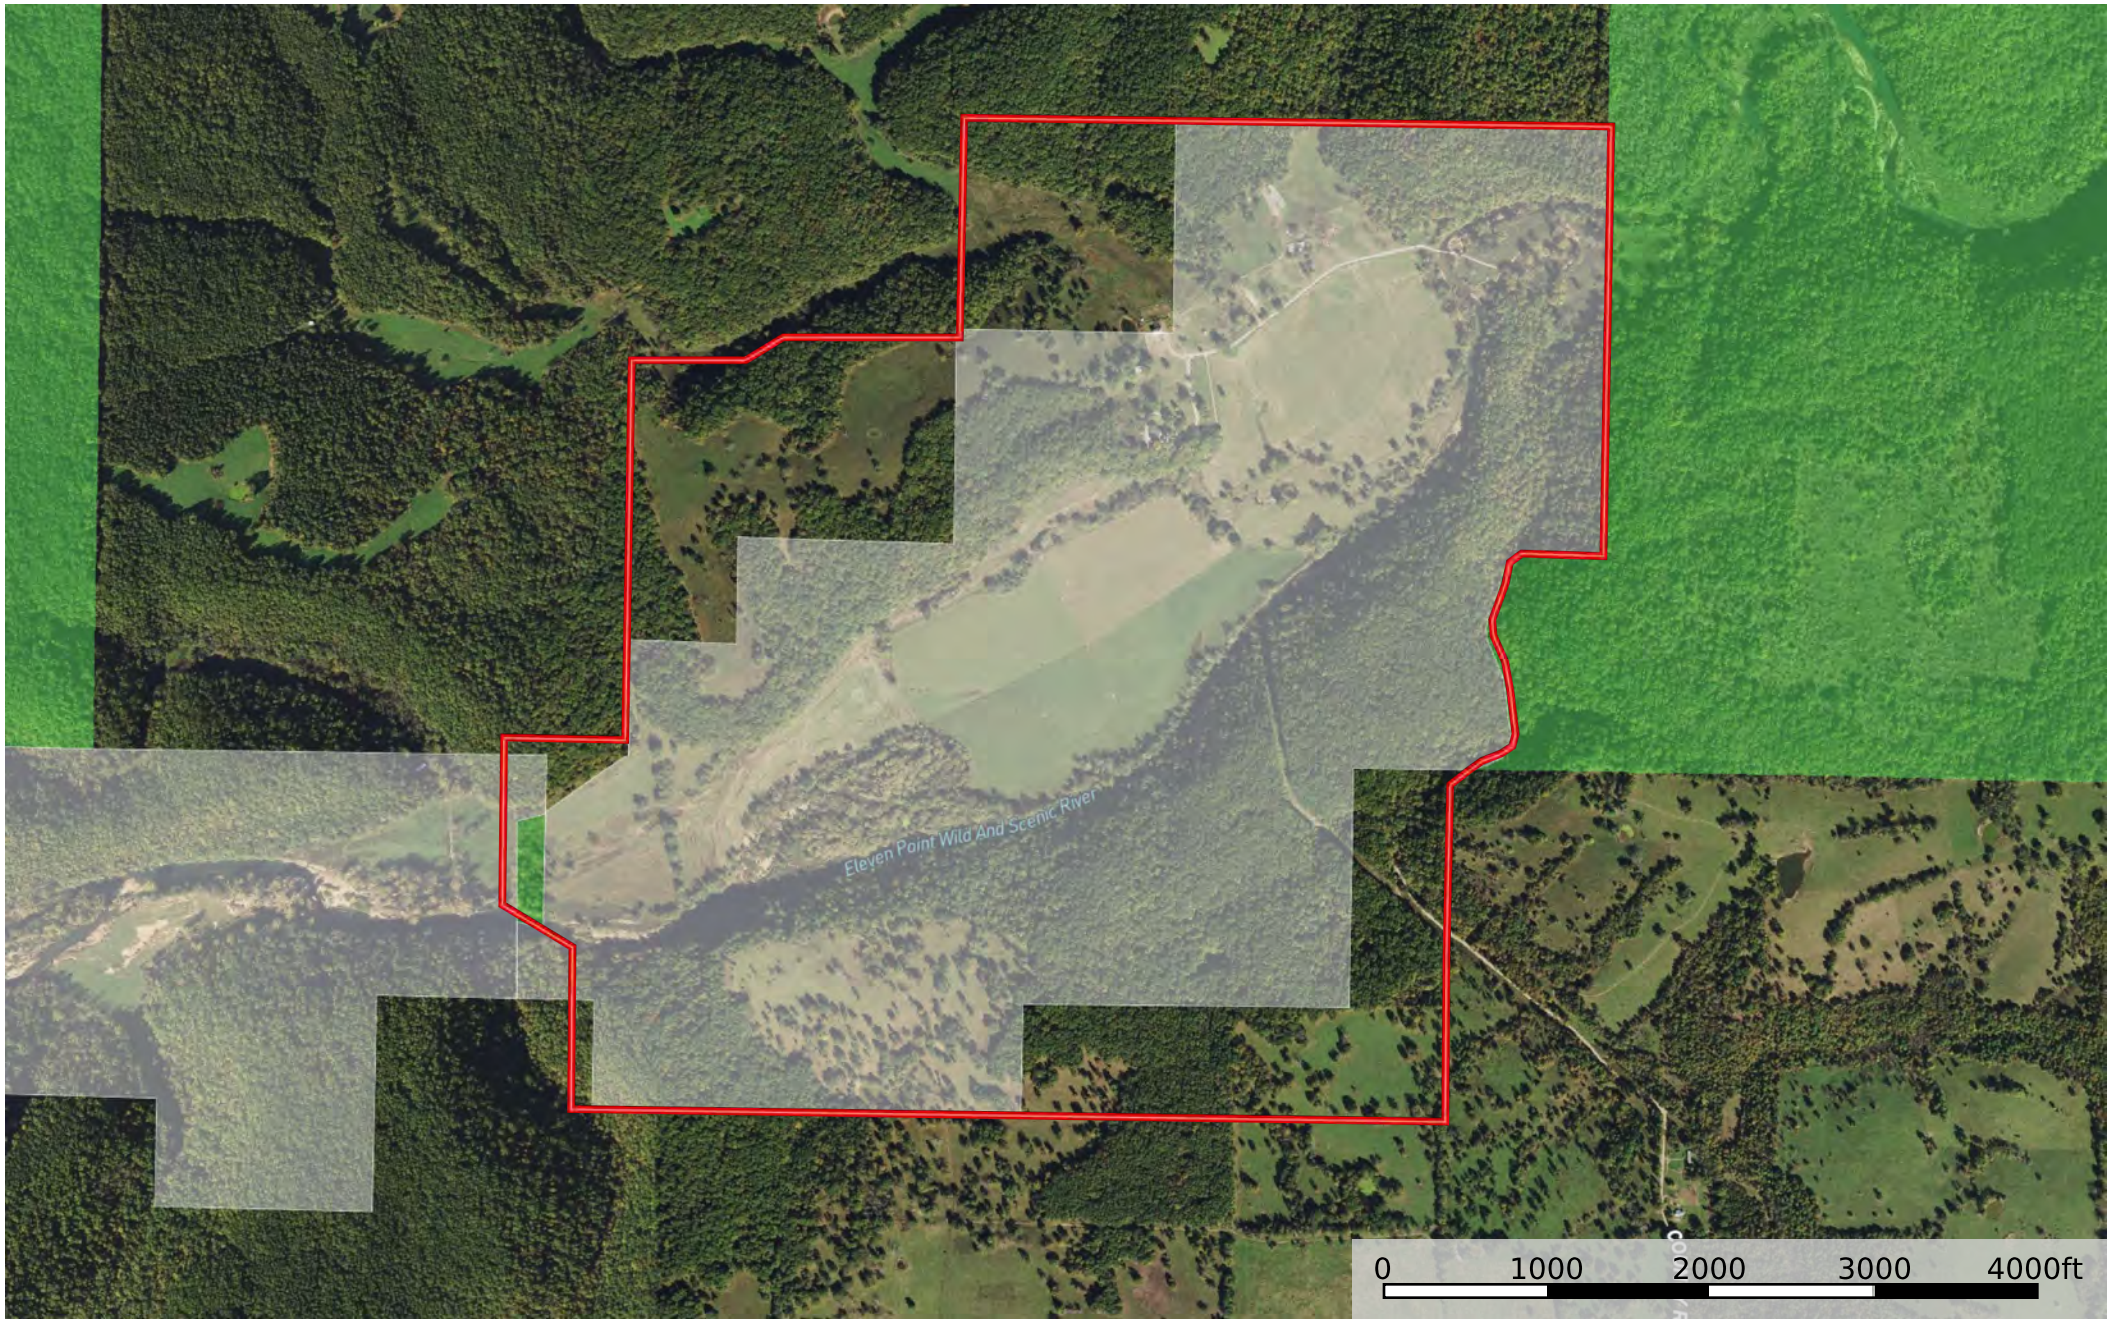

4495 County Rd 405 Entirety

Oregon County, Missouri, 700 AC +/-

- Boundary
- Forest Service
- State Land
- Fish and Wildlife
- National Park
- Other
- BLM
- Local Government

White Shaded area is the Ozark National Scenic River Protected Easement