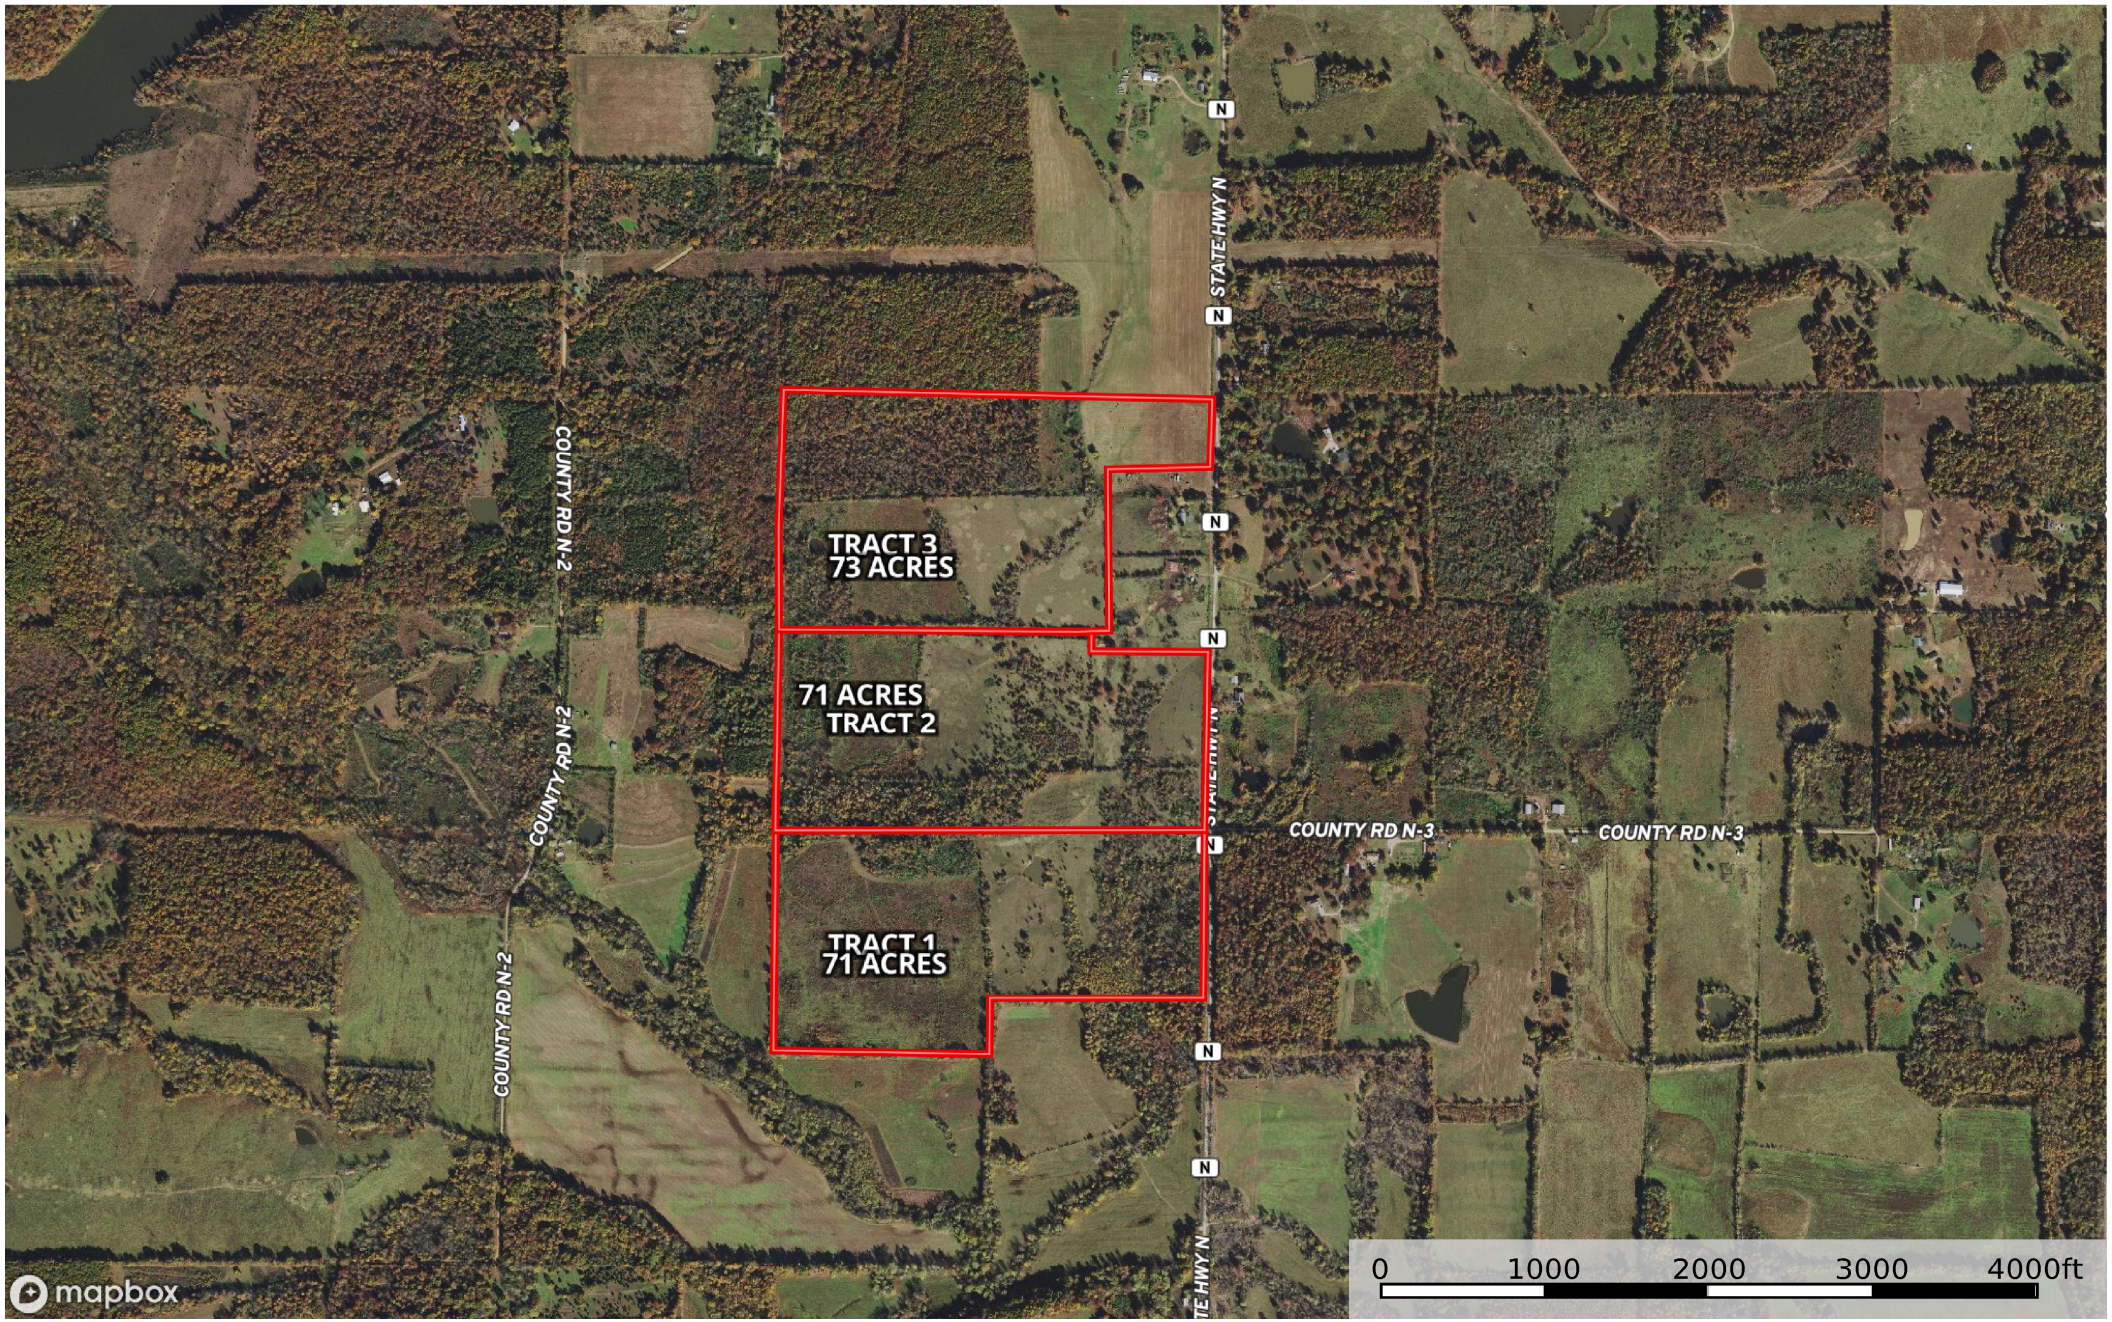

1969 Ripley Route N Doniphan Mo 63935
Ripley County, Missouri, 215 AC +/-

mapbox

Boundary