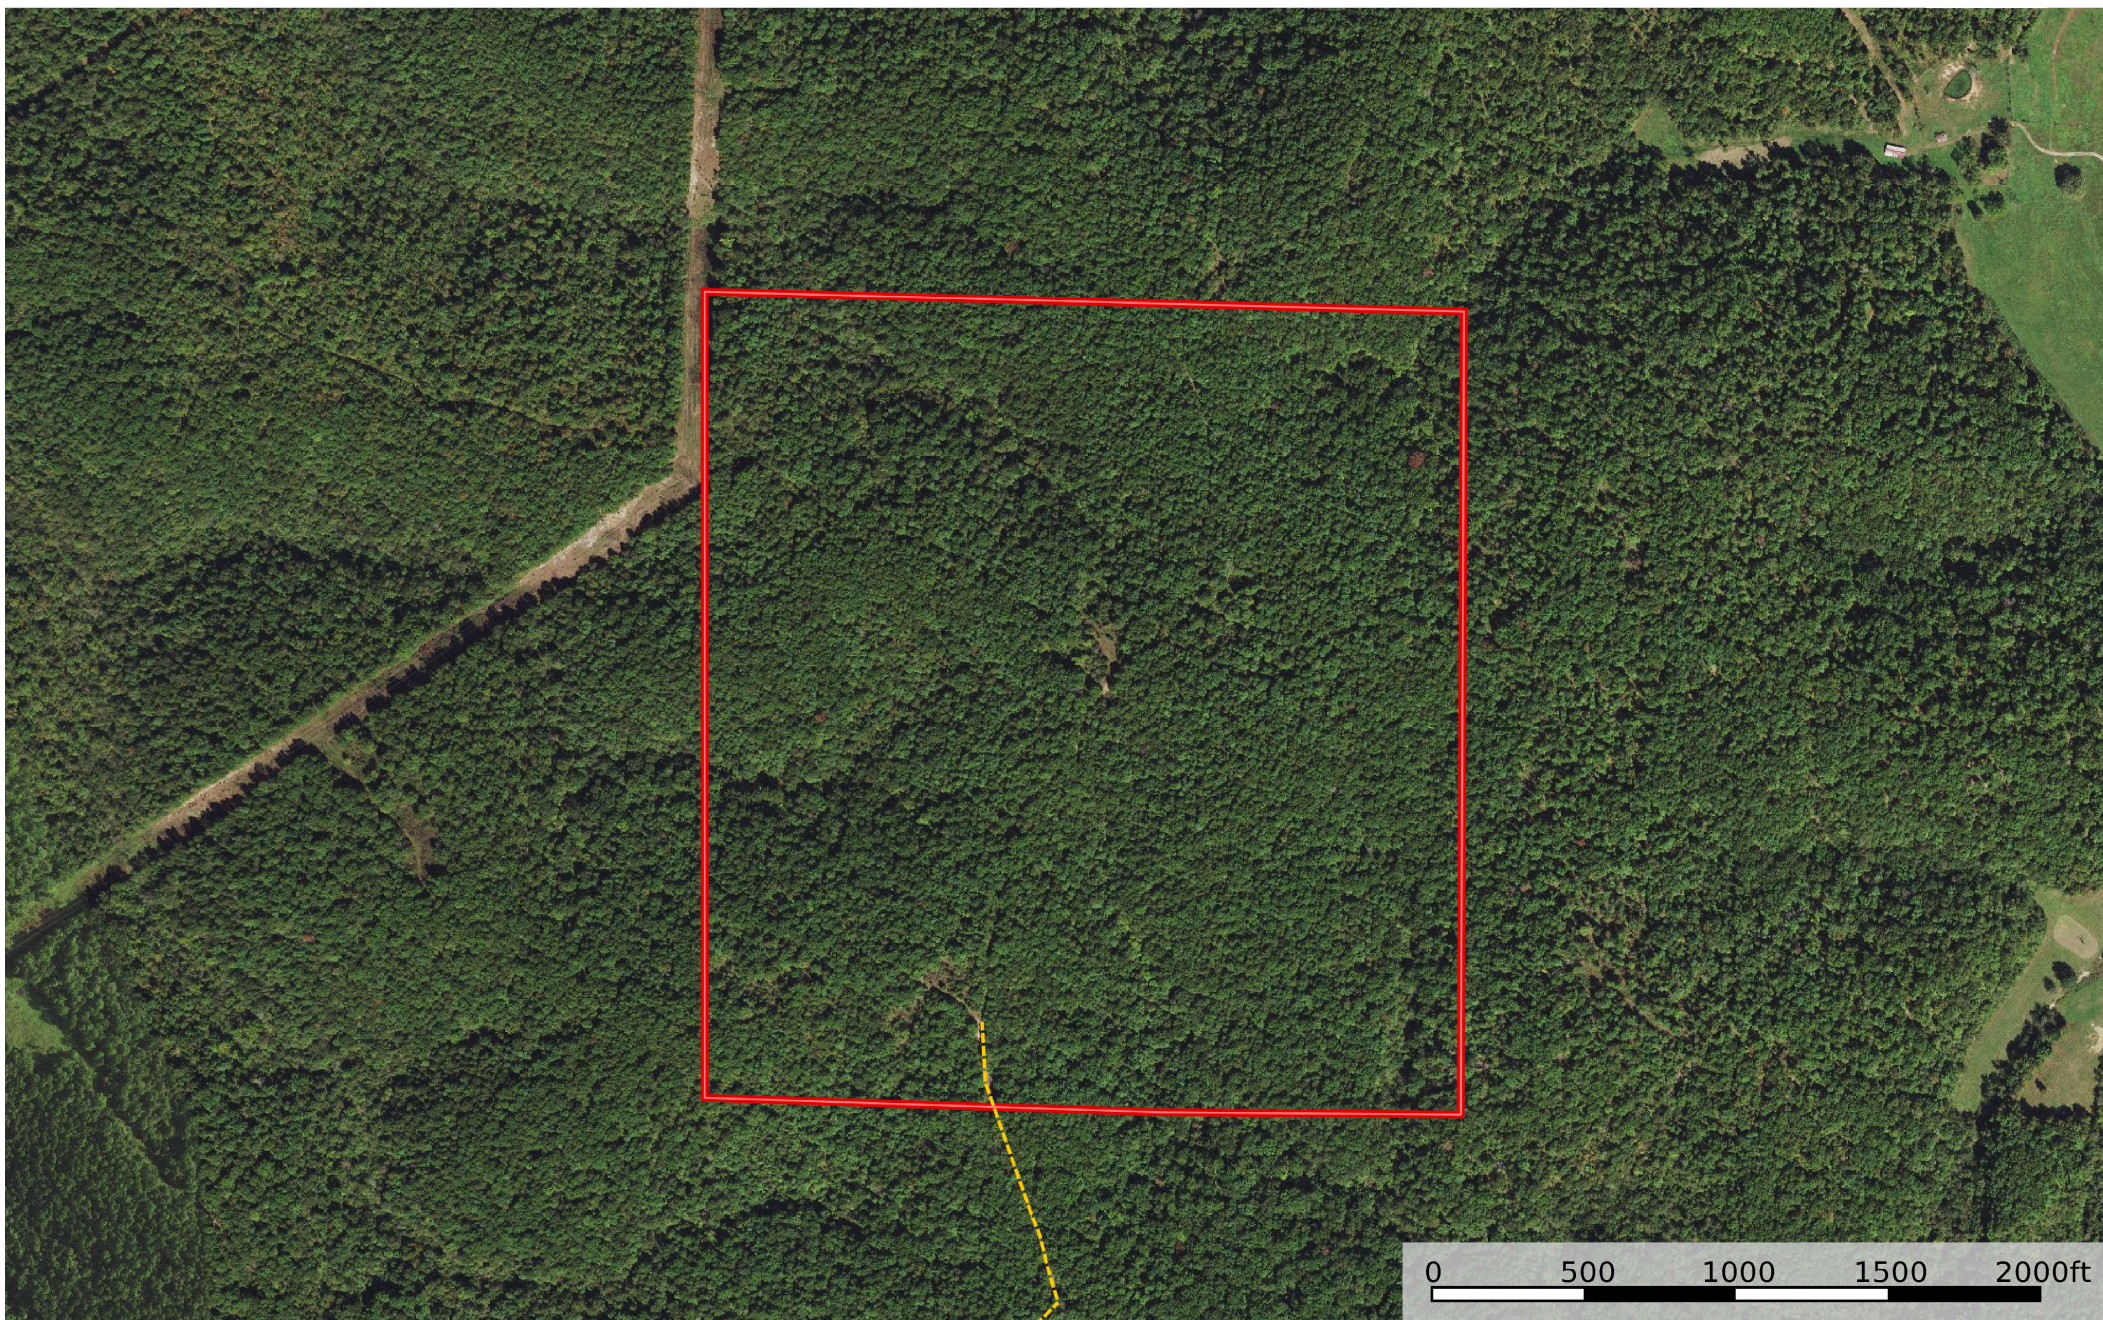

County Road D 325
Missouri, 160 AC +/-

--- Road / Trail □ Boundary