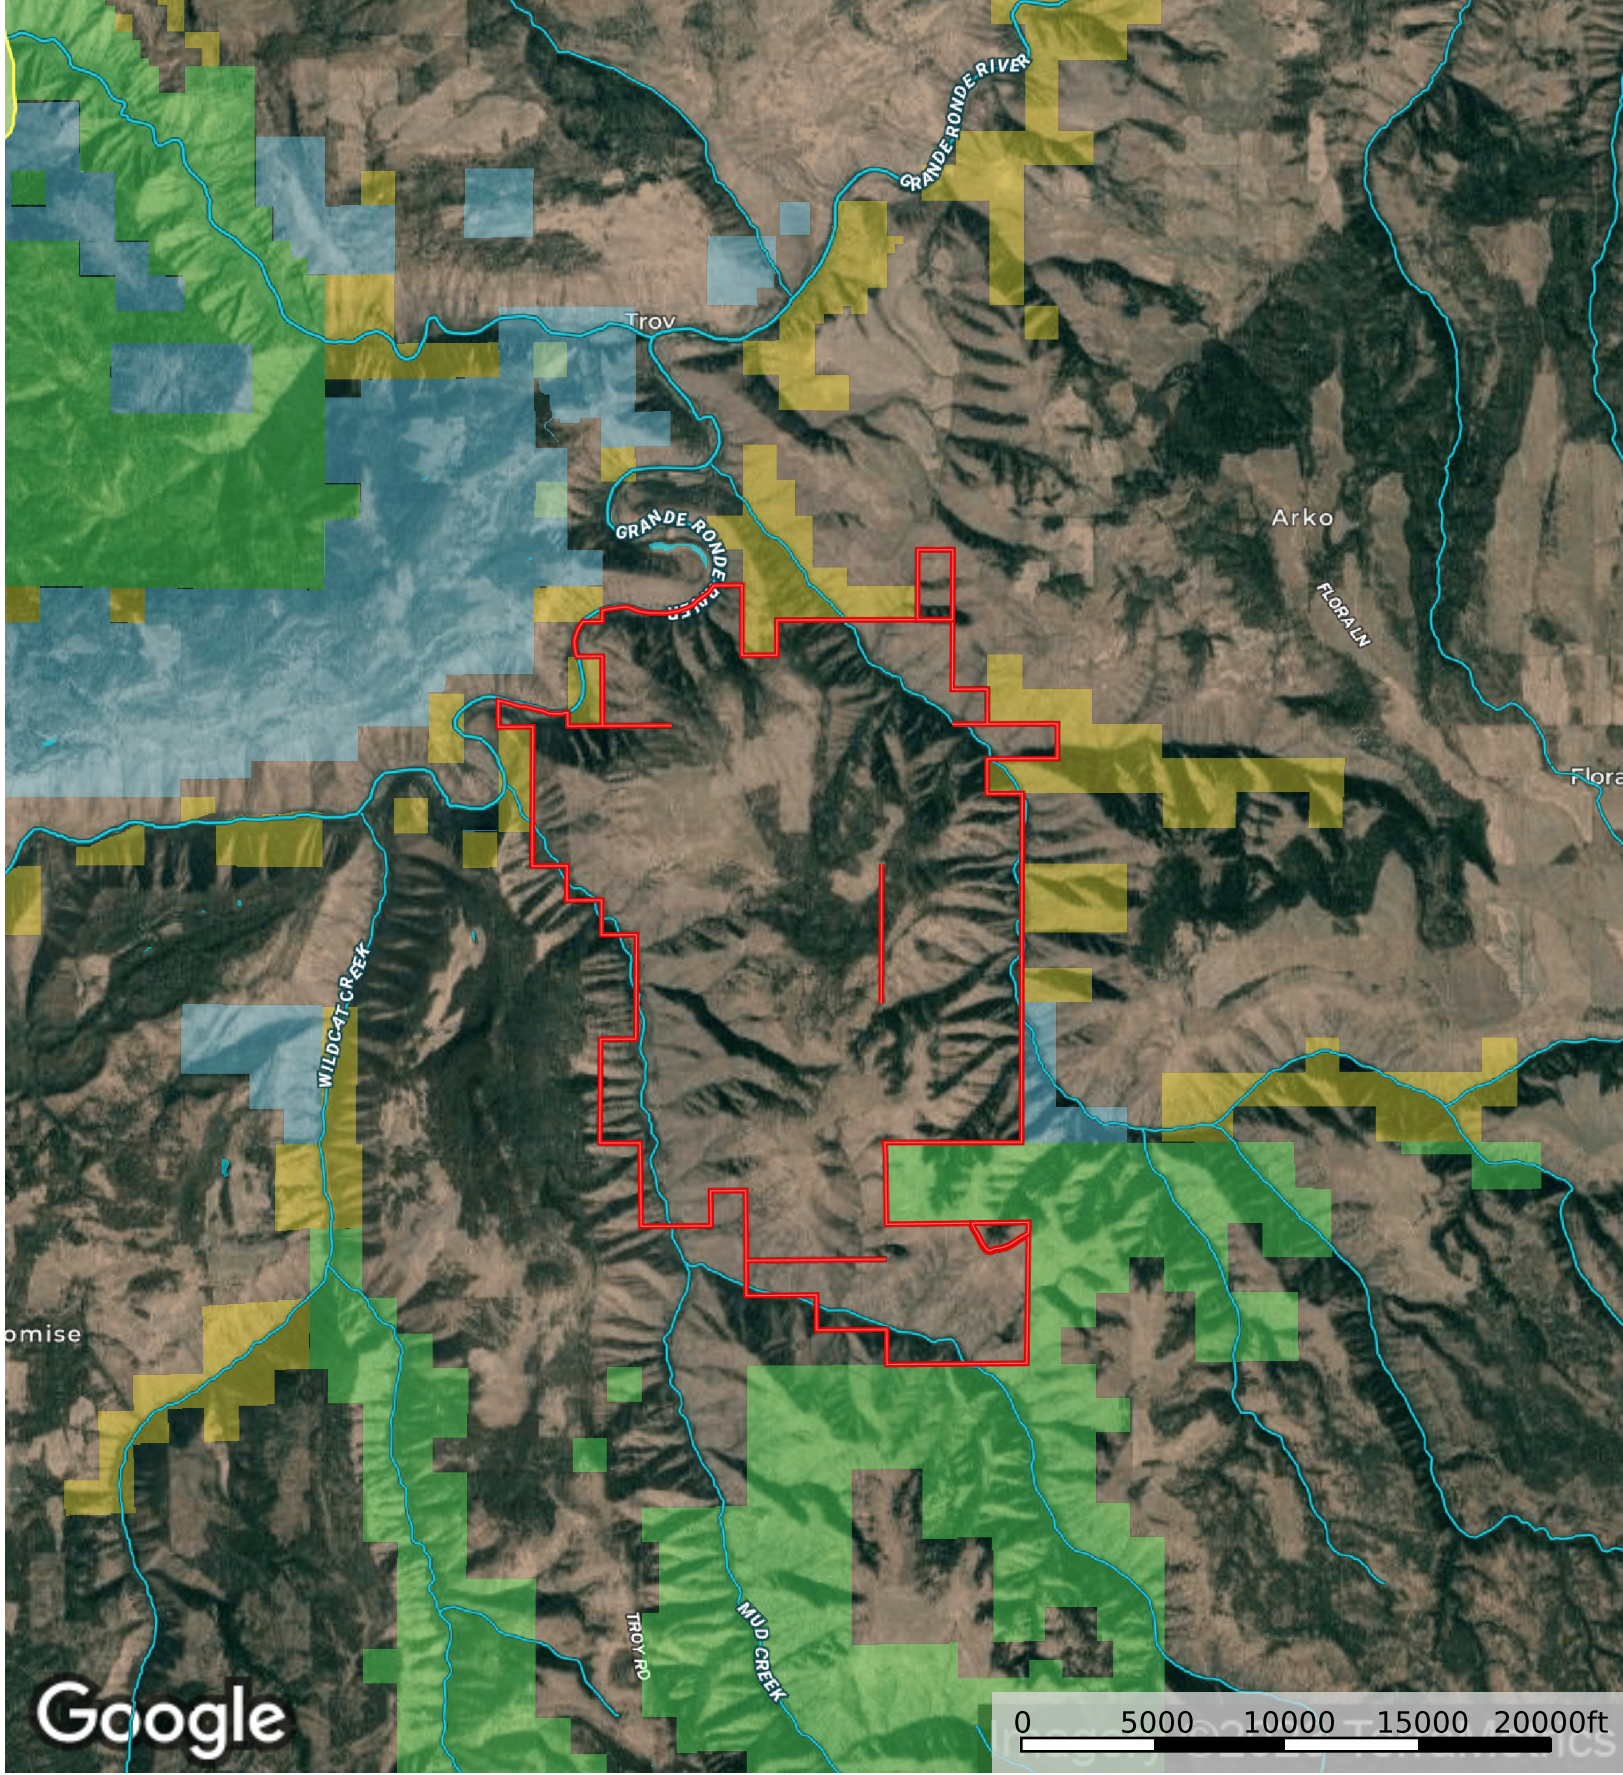

Camp 9
 Wallowa County, Oregon, 9100 AC +/-

Boundary	Forest Service	State Land	Fish and Wildlife	National Park	Other	BLM	Local Government	Conservation Easements	Stream, Intermittent
River/Creek	Water Body								