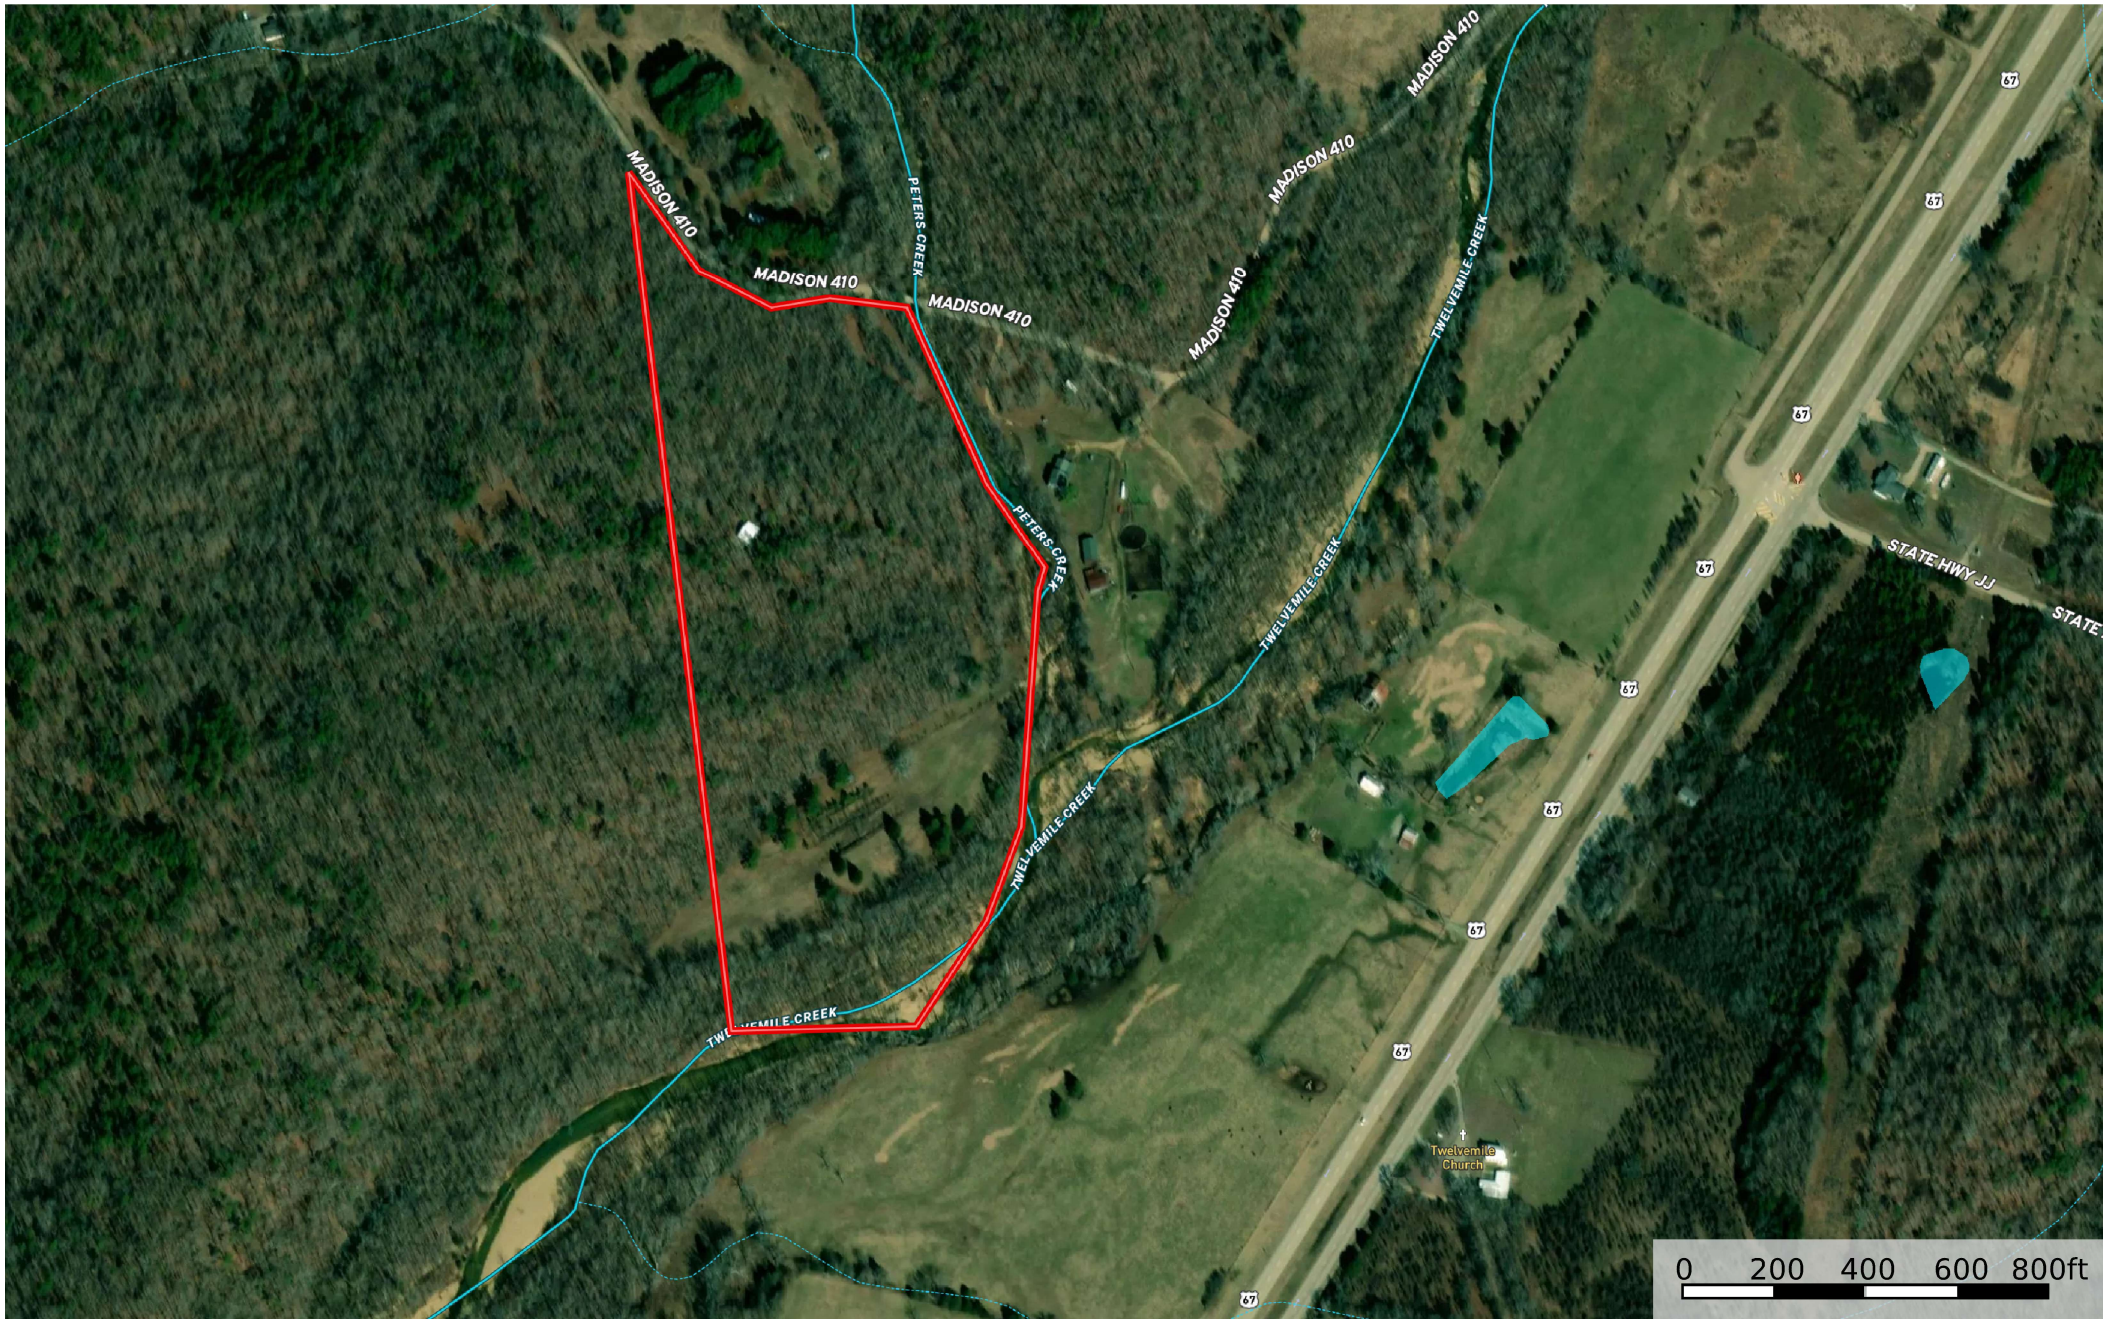

12 mile Creek Camp and RV Missouri, AC +/-

Boundary Stream, Intermittent River/Creek Water Body